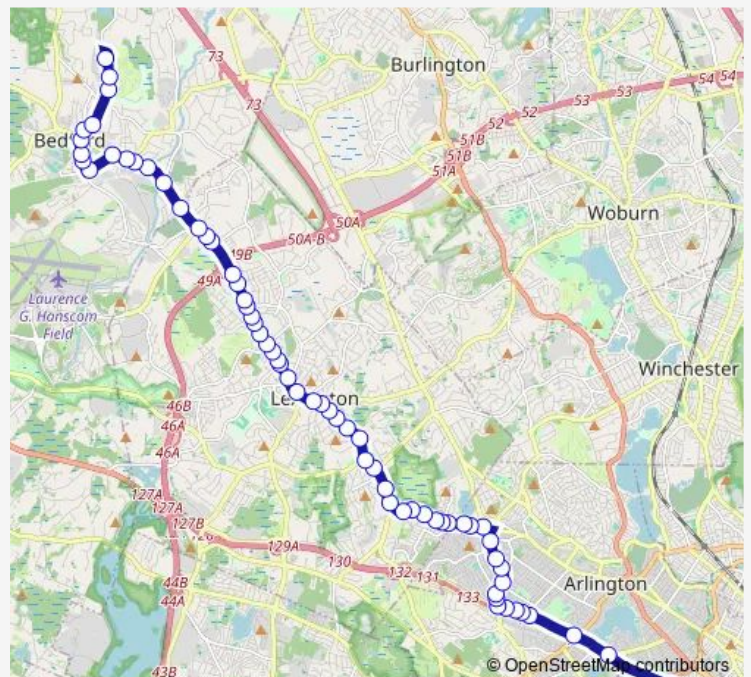

Massachusetts Ave @ Bow St

Massachusetts Ave opp Charles St

Massachusetts Ave @ Fottler Ave

Route schedule

Alewife — Bedford VA Hospital @ Middlesex CC - Bldg 10

Monday 06:05-18:45

Tuesday 06:05-18:45

Wednesday 06:05-18:45

Thursday 06:05-18:45

Friday 06:05-18:45

Saturday —

Sunday —

Route info

Direction: Alewife

Stops: 64

Trip Duration: 0 hour 38 min

62 — Bedford VA Hospital - Alewife Station

Opp 430 Massachusetts Ave

Massachusetts Ave opp Oak St

Massachusetts Ave opp Pleasant St

Massachusetts Ave opp Independence Ave

Massachusetts Ave @ Maple St

Massachusetts Ave opp Marrett Rd

Thursday 06:40-19:30

Friday 06:40-19:30

Saturday —

Sunday —

Route info

Direction: Bedford VA Hospital @ Middlesex CC - Bldg 10

Stops: 68

Trip Duration: 0 hour 42 min