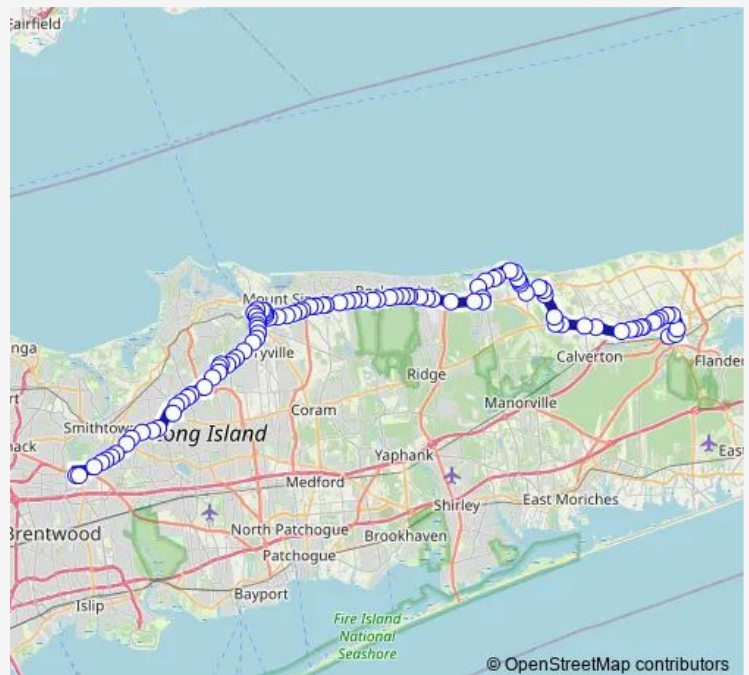

Fresh Pond Ave/8th St

Fresh Pond Ave/1st St

Sound Ave/Fresh Pond Ave

Route schedule

Riverhead Lirr — NY State Office Building

Monday 05:05-22:13

Tuesday 05:05-22:13

Wednesday 05:05-22:13

Thursday 05:05-22:13

Friday 05:05-22:13

Saturday 06:05-22:05

Sunday 06:05-20:05

Route info

Direction: Riverhead Lirr

Stops: 99

Trip Duration: 1 hour 50 min

62 — Smith Haven Mall to Riverhead Long Island Railroad Station

Sound Ave/Hulse Landing Rd

Hulse Landing Rd/22nd St

Hulse Landing Rd/19th St

Hulse Landing Rd/16th St

N Wading River Rd/Hulse Landing Rd

N Wading River Rd/Hulse Ave

N Wading River Rd/Terry Rd

N Wading River Rd/Little Flower Dr

N Wading River Rd/Cambridge Ct

N Wading River Rd/N Country Rd

Wading River Manor Rd/Charles St

NYS 25A/Wading River Manor Rd

NYS 25A/Gateway Dr

NYS 25A/Defense Hill Rd