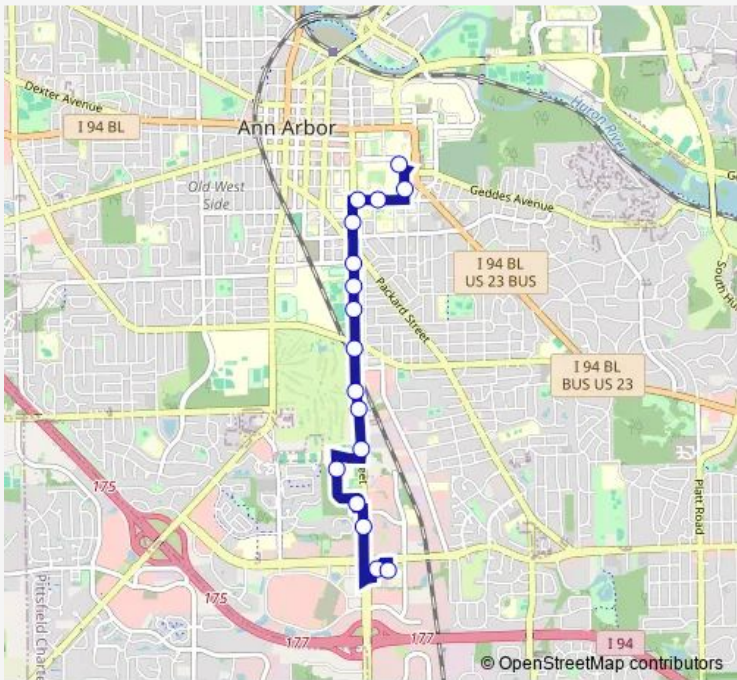

[Go to website](#)

**Direction**  
 Wolverine Tower Entrance #C — Geddes + Cctc  
 17 stops  
[Open route schedule](#)

- Wolverine Tower Entrance #C
- State St Commuter Lot
- State + UM Tenni & Gymnastics
- State + State Park and Ride
- State + Parkcrest
- State + Hoffman
- State + Henry
- State + Granger
- State + Dewey
- E - State north of Arch
- State + Packard
- State + Monroe
- State + Su
- E- State south of William
- State + N University
- Ingalls Mall
- Geddes + Cctc

Route schedule  
 Wolverine Tower Entrance #C — Geddes + Cctc

Monday	06:04-13:56
Tuesday	06:04-13:56
Wednesday	06:04-13:56
Thursday	06:04-13:56
Friday	06:04-13:56
Saturday	—
Sunday	—

Route info  
 Direction: Wolverine Tower Entrance #C  
 Stops: 17  
 Trip Duration: 0 hour 20 min

**Direction**

Geddes + Cctc — Wolverine Tower Entrance #C

17 stops

[Open route schedule](#)

Geddes + Cctc

Church + South U

SU + Tappan

South U + State

## Route info

Direction: Wolverine Tower Entrance #C

Stops: 16

Trip Duration: 0 hour 15 min

**Direction**

State St Commuter Lot — Geddes + Cctc

16 stops

[Open route schedule](#)