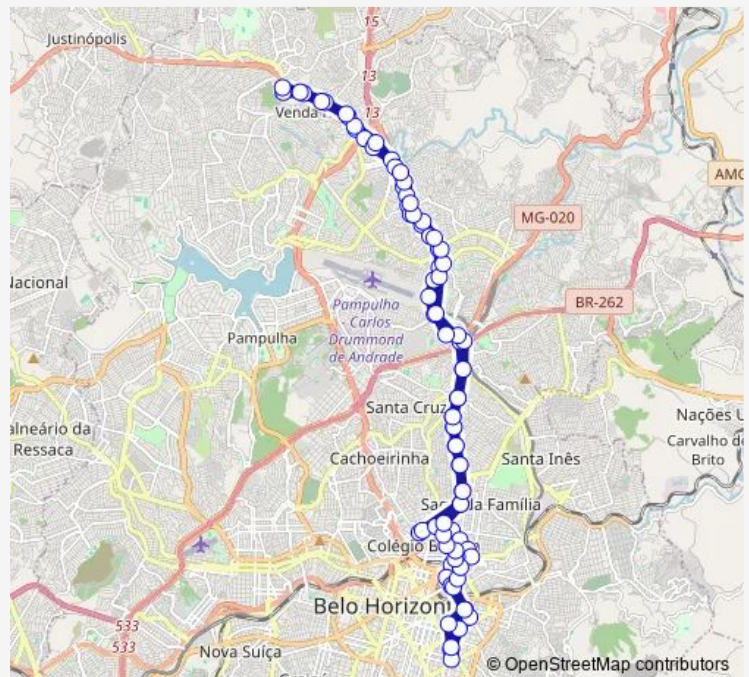

Bus 62 Estacao Venda Nova/Savassi Via Hospitais (Principal)

[Go to website](#)

Direction

Rua Farmaceutico Raul Machado 140 — Ave Vilarinho 2804

17 stops

[Open route schedule](#)

Rua Farmaceutico Raul Machado 140

Route schedule

Rua Farmaceutico Raul Machado 140 — Ave Vilarinho 2804

Monday 05:40-17:55

Tuesday 05:40-17:55

Wednesday 05:40-17:55

Thursday 05:40-17:55

Friday 05:40-17:55

Saturday —

Sunday —

Route info

Direction: Rua Farmaceutico Raul Machado 140

Stops: 17

Trip Duration: 2 hour 26 min

Direction

Rua Farmaceutico Raul Machado 140 — Rua Antonio Rodrigues Froes 105

82 stops