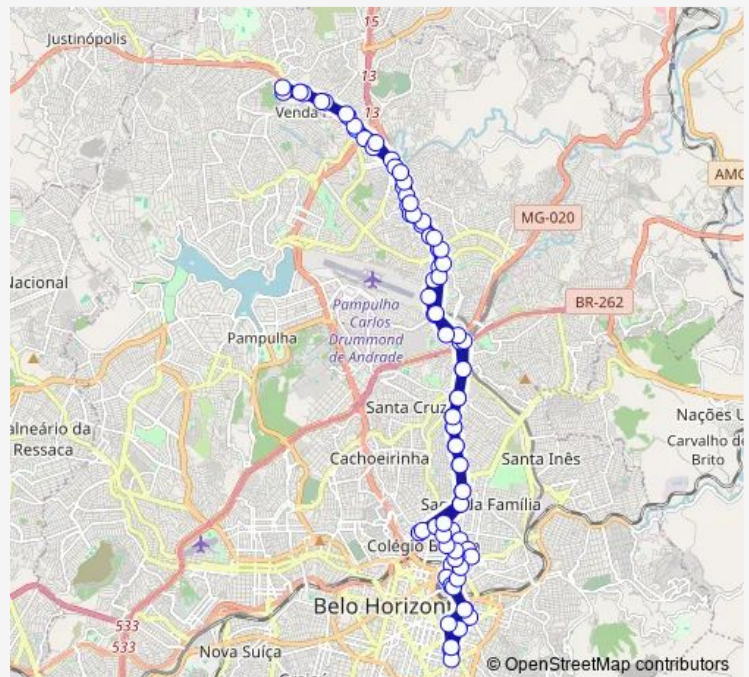

Bus 62 Estacao Venda Nova/Savassi Via Hospitais (Principal)

[Go to website](#)

Direction

Rua Farmaceutico Raul Machado 140 — Ave Vilarinho 2804

17 stops

[Open route schedule](#)

Rua Farmaceutico Raul Machado 140

Route schedule

Rua Farmaceutico Raul Machado 140 — Ave Vilarinho 2804

Monday 05:40-17:55

Tuesday 05:40-17:55

Wednesday 05:40-17:55

Thursday 05:40-17:55

Friday 05:40-17:55

Saturday —

Sunday —

Route info

Direction: Rua Farmaceutico Raul Machado 140

Stops: 17

Trip Duration: 2 hour 26 min

Direction

Rua Farmaceutico Raul Machado 140 — Rua Antonio Rodrigues Froes 105

82 stops