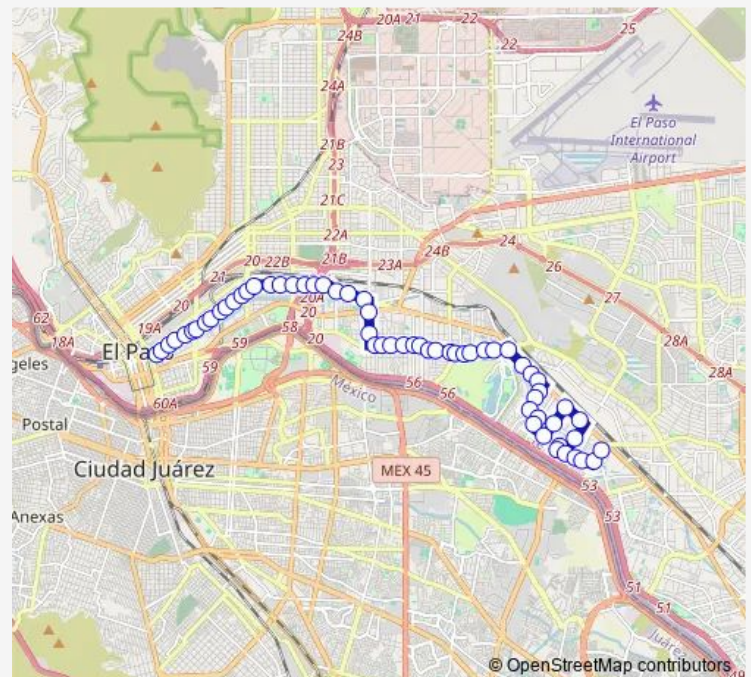

3816 AlamedaLatta

3902 AlamedaHammett

4108 AlamedaBoone

Route schedule

San Antonio Transit Terminal — 126 CarolinaSequoia

Monday 05:52-20:36

Tuesday 05:52-20:36

Wednesday 05:52-20:36

Thursday 05:52-20:36

Friday 05:52-20:36

Saturday 05:52-19:22

Sunday —

Route info

Direction: San Antonio Transit Terminal

Stops: 61

Trip Duration: 0 hour 45 min

62 — Govtdistrict Via Lakeside

4230 AlamedaWashington

4600 AlamedaHadlock

4700 AlamedaJefferson H

223 Val VerdePaisano

401 Val Verde

DeltaConcepcion

DeltaBarcelona