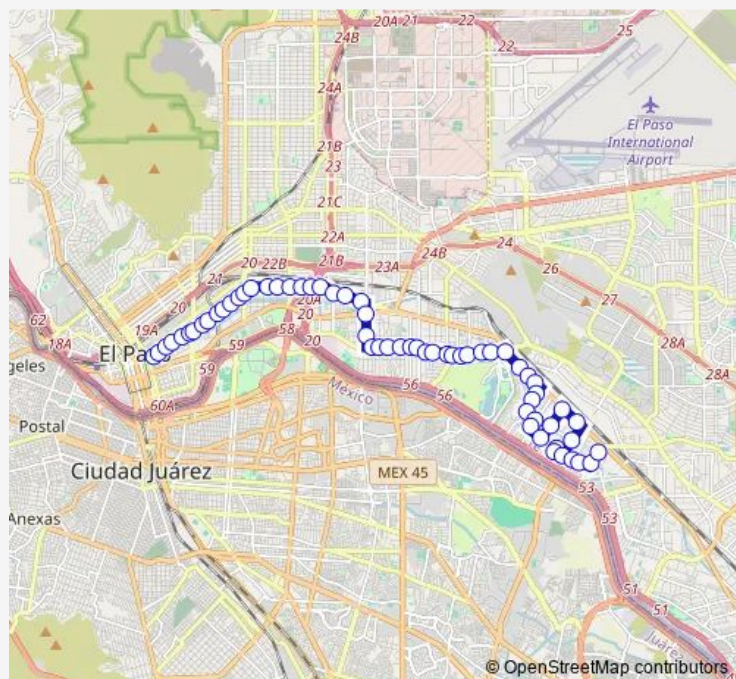

3816 AlamedaLatta

3902 AlamedaHammett

4108 AlamedaBoone

Route schedule

San Antonio Transit Terminal — 126 CarolinaSequoia

Monday 05:52-20:36

Tuesday 05:52-20:36

Wednesday 05:52-20:36

Thursday 05:52-20:36

Friday 05:52-20:36

Saturday 05:52-19:22

Sunday —

Route info

Direction: San Antonio Transit Terminal

Stops: 61

Trip Duration: 0 hour 45 min

62 — Govtdistrict Via Lakeside

4230 AlamedaWashington

4600 AlamedaHadlock

4700 AlamedaJefferson H

223 Val VerdePaisano

401 Val Verde

DeltaConcepcion

DeltaBarcelona

Monday 06:37-20:00

Tuesday 06:37-20:00

Wednesday 06:37-20:00

Thursday 06:37-20:00

Friday 06:37-20:00

Saturday 06:37-20:00

Sunday —

Route info