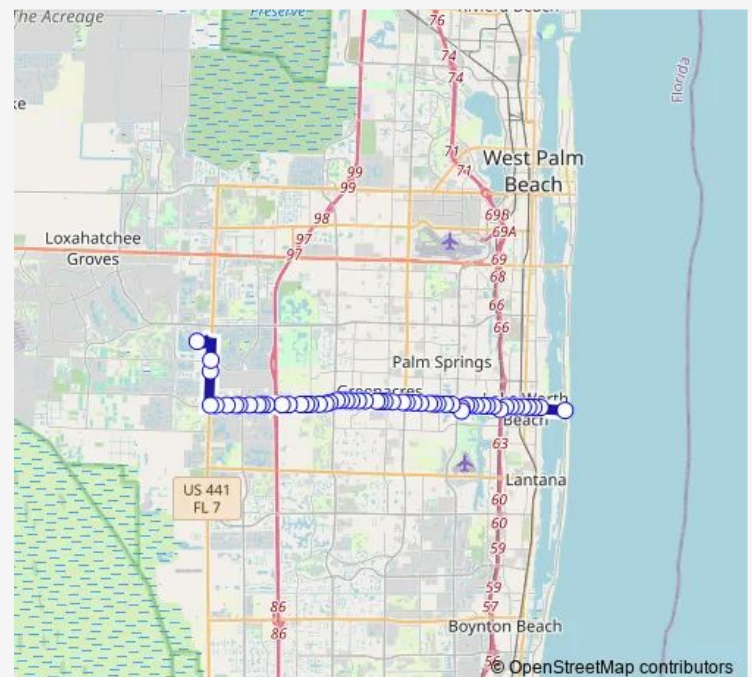

Lake Worth RD at Daniella Dr

Lake Worth RD at Hoochs Rd

Lake Worth RD at Hadjes Dr

Lake Worth RD at Ohio St

Lake Worth RD at Lucerne Lakes Blvd

Lake Worth RD at Charleston Rd

Lake Worth RD at Fountains Dr

Lake Worth RD at Carrie Dr

Lake Worth RD at Lake Worth PLZ W En

Lake Worth RD at Seminole Palm Dr

Lake Worth RD at Sherwood Forest Blv

Lake Worth RD at 57th Ave

Route schedule

Ring RD at WGM Trml — Lucerne AVE at Dixie Hwy

Monday 20:30-21:25

Tuesday 20:30-21:25

Wednesday 20:30-21:25

Thursday 20:30-21:25

Friday 20:30-21:25

Saturday 20:10-21:25

Sunday —

Route info

Direction: Ring RD at WGM Trml

Stops: 48

Trip Duration: 0 hour 46 min

62 — WLN - LKW via Lake Worth

Lake Worth RD at Bridgette Blvd

Lake Worth RD at Southview Ave

Lake Worth RD at Roberts Way

Lake Worth RD at Haverhill Rd

Lake Worth RD at Bld4790