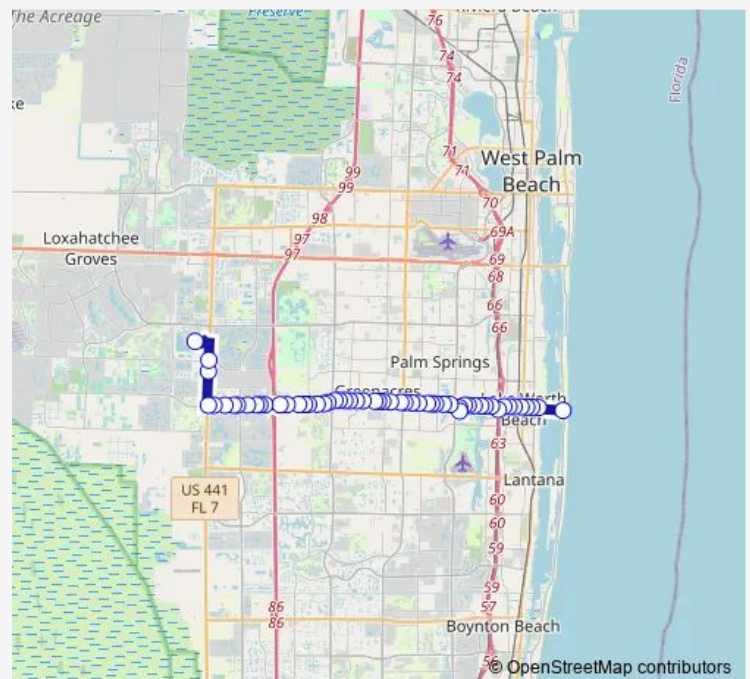

Lake Worth RD at Daniella Dr

Lake Worth RD at Hoochs Rd

Lake Worth RD at Hadjes Dr

Lake Worth RD at Ohio St

Lake Worth RD at Lucerne Lakes Blvd

Lake Worth RD at Charleston Rd

Lake Worth RD at Fountains Dr

Lake Worth RD at Carrie Dr

Lake Worth RD at Lake Worth PLZ W En

Lake Worth RD at Seminole Palm Dr

Lake Worth RD at Sherwood Forest Blv

Lake Worth RD at 57th Ave

**Route schedule**

Ring RD at WGM Trml — Lucerne AVE at Dixie Hwy

Monday 20:30-21:25

Tuesday 20:30-21:25

Wednesday 20:30-21:25

Thursday 20:30-21:25

Friday 20:30-21:25

Saturday 20:10-21:25

Sunday —

**Route info**

Direction: Ring RD at WGM Trml

Stops: 48

Trip Duration: 0 hour 44 min

62 — WLN - LKW via Lake Worth

Lake Worth RD at Bridgette Blvd

Lake Worth RD at Southview Ave

Lake Worth RD at Roberts Way

Lake Worth RD at Haverhill Rd

Lake Worth RD at Bld4790