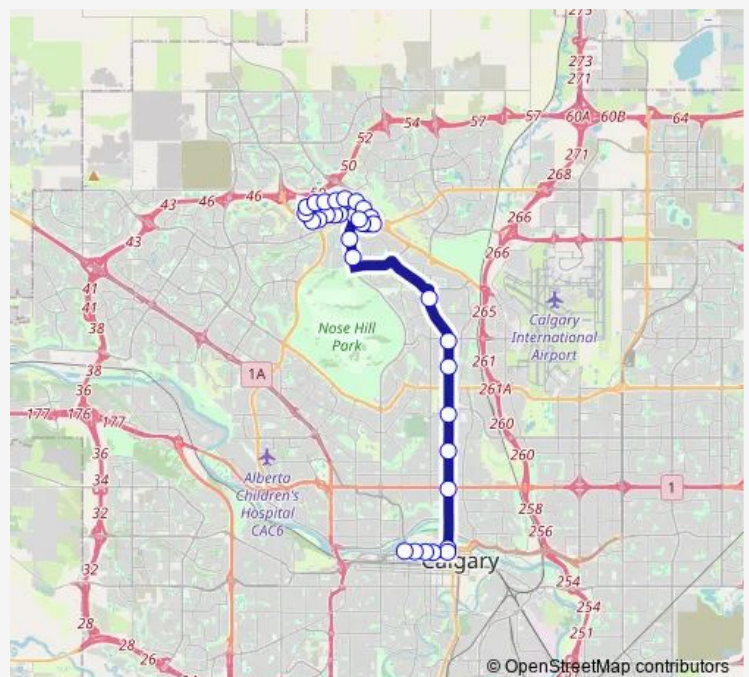

WB Hidden Valley DR @ Hidden WY Nw

NB Hidden Valley DR @ Hidden Hills WY Nw

### Route schedule

EB 5 AV SW @ 9 ST Sw — NB Hidden Valley DR @ 100 Hidden Vale PL Nw

Monday 16:05-17:15

Tuesday 16:05-17:15

Wednesday 16:05-17:15

Thursday 16:05-17:15

Friday 16:05-17:15

Saturday —

### Route info

Direction: EB 5 AV SW @ 9 ST Sw

Stops: 32

Trip Duration: 0 hour 56 min

■ 62 — Hidden Valley Express

EB Hidden Valley DR @ Hidden Hill TC Nw

EB Hidden Valley DR @ Hidden Ranch TC Nw

EB Hidden Valley DR @ Hidden Ranch CR Nw