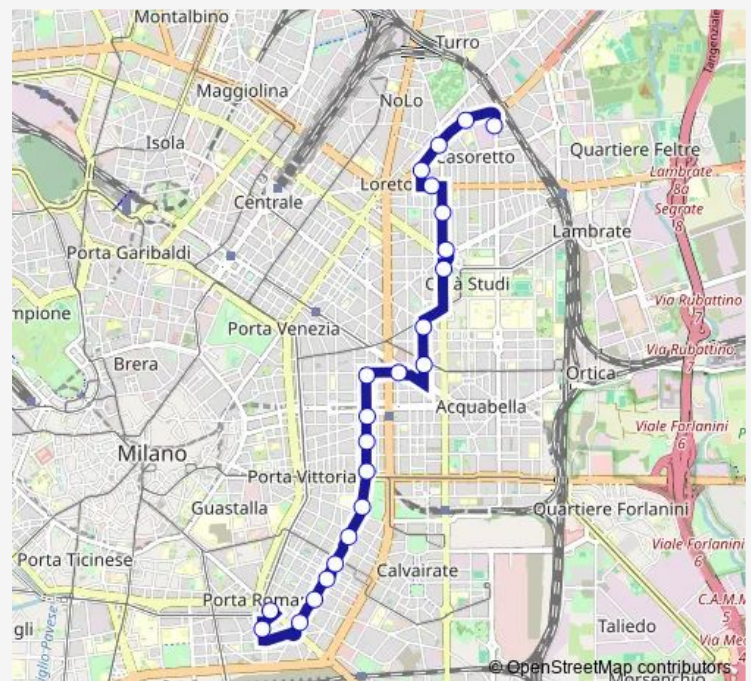

p.za carlo erba

via verrocchio

v.le dei mille p.za novelli

via c. morrone via modena

c.so indipendenza via bronzetti

via bronzetti via archimede

via cadore c.so ventidue marzo

via cadore via anfossi

via cadore via spartaco

via cadore via bergamo

p.le libia

Route schedule

p.za sire raul — p.ta romana m3

Monday	06:05-00:05 ⁺¹
Tuesday	06:05-00:05 ⁺¹
Wednesday	06:05-00:05 ⁺¹
Thursday	06:05-00:05 ⁺¹
Friday	16:36-00:05 ⁺¹
Saturday	06:05-00:05 ⁺¹
Sunday	06:05-00:05 ⁺¹

Route info

Direction: p.za sire raul

Stops: 25

Trip Duration: 0 hour 31 min

62 — sire raul - lodi

BusMaps

via tiraboschi

p.za buozzi

via crema

p.ta romana m3

Direction

p.ta romana m3 — p.za sire raul

23 stops

[Open route schedule](#)

p.ta romana m3

via crema