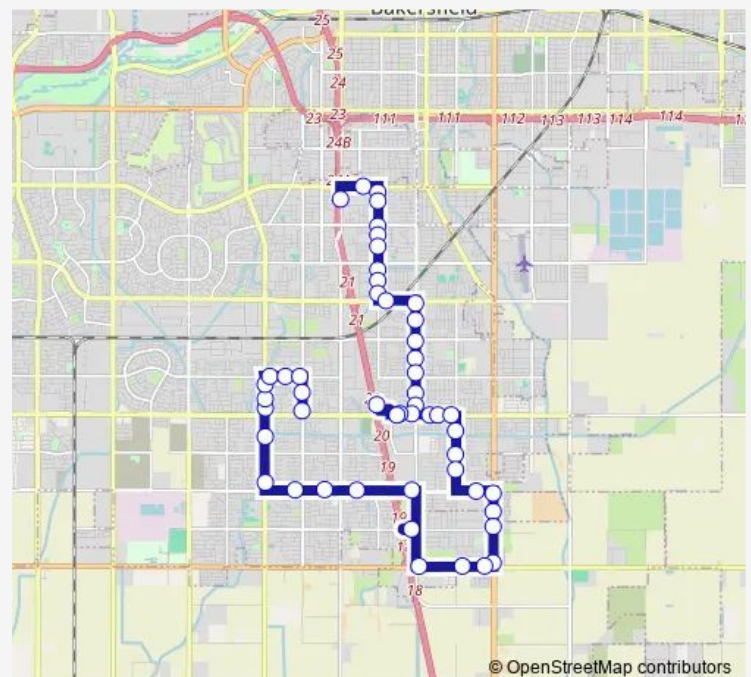

South H & Calcutta

South H & Pacheco Road

South H & Faith

South H & Fairview

South H & Maurice

South H & William F Halsey

Panama Lane & South H

Panama Lane & Pebble Point

### Route schedule

Wible @ Southwest Transit Center — Akers & Panama

Monday 07:00-22:00

Tuesday 07:00-22:00

Wednesday 07:00-22:00

Thursday 07:00-22:00

Friday 07:00-22:00

Saturday 07:00-18:00

### Route info

Direction: Wible @ Southwest Transit Center

Stops: 51

Trip Duration: 0 hour 55 min

© OpenStreetMap contributors

62 — Akers Panama/Valley Plaza

BusMaps

Panama Lane & Colony

## Route info

Direction: Akers & Panama

Stops: 50

Trip Duration: 1 hour 5 min

Monitor & Ivy Trae

Panama Lane & Monitor

Panama Lane & Finch

Panama Lane & Springbrook