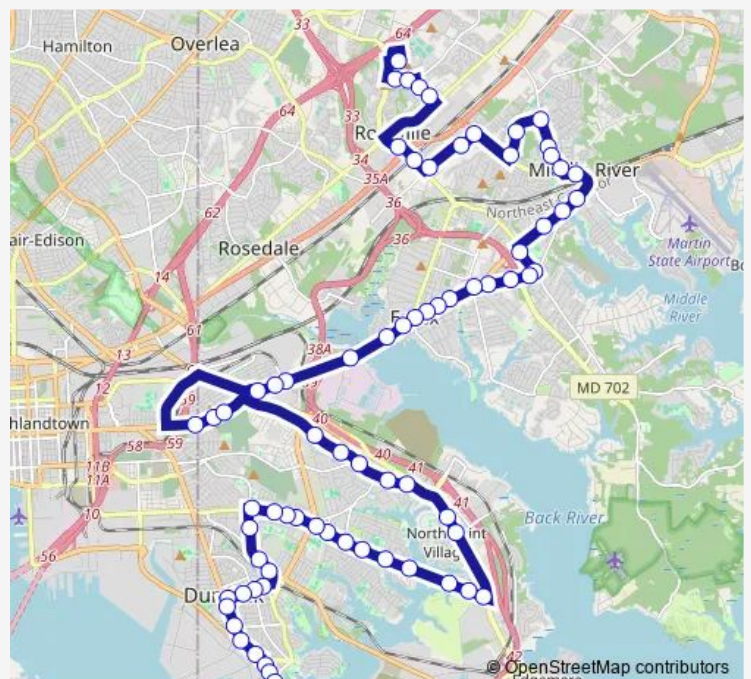

Martin Blvd & Riverton RD sb

Eastern Blvd & Kingston RD opp wb

Eastern Blvd & OLD Eastern AVE wb

Eastern Blvd & Orville RD wb

Stemmers RUN RD & Eastern Blvd fs sb

Route schedule

Ccbc Essex Loop — Avondale Rd & Flora Dr

Monday 05:00-23:30

Tuesday 05:00-23:30

Wednesday 05:00-23:30

Thursday 05:00-23:30

Friday 05:00-23:30

Saturday 05:52-21:57

Sunday 07:38-21:35

Route info

Direction: Ccbc Essex Loop

Stops: 77

Trip Duration: 1 hour 13 min

62 — Ccbc Essex - Turner Station

Stemmers RUN RD & OLD Eastern AVE sb

OLD Eastern AVE & Stemmers RUN Blvd fs wb

OLD Eastern AVE & Essex AVE wb

OLD Eastern AVE & Selig AVE wb

Eastern Blvd & Marlyn AVE wb

Eastern Blvd & Stuart ST wb

Eastern Blvd & Woodward DR wb

Eastern Blvd & Taylor AVE wb

Eastern Blvd & Mace AVE wb

Eastern Blvd & Helena AVE wb

Eastern Blvd & Essex Park & Ride wb