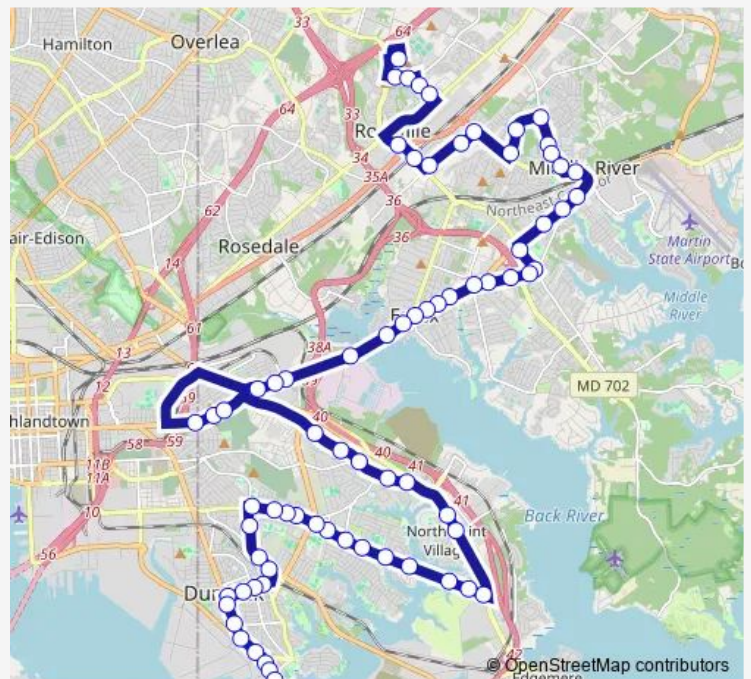

Martin Blvd & Riverton RD sb

Eastern Blvd & Kingston RD opp wb

Eastern Blvd & OLD Eastern AVE wb

Eastern Blvd & Orville RD wb

Stemmers RUN RD & Eastern Blvd fs sb

Route schedule

Ccbc Essex Loop — Avondale Rd & Flora Dr

Monday 05:00-23:30

Tuesday 05:00-23:30

Wednesday 05:00-23:30

Thursday 05:00-23:30

Friday 05:00-23:30

Saturday 05:52-21:57

Sunday 07:38-21:35

Route info

Direction: Ccbc Essex Loop

Stops: 77

Trip Duration: 1 hour 20 min

62 — Ccbc Essex - Turner Station

Stemmers RUN RD & OLD Eastern AVE sb

OLD Eastern AVE & Stemmers RUN Blvd fs wb

OLD Eastern AVE & Essex AVE wb

OLD Eastern AVE & Selig AVE wb

Eastern Blvd & Marlyn AVE wb

Eastern Blvd & Stuart ST wb

Eastern Blvd & Woodward DR wb

Eastern Blvd & Taylor AVE wb

Eastern Blvd & Mace AVE wb

Eastern Blvd & Helena AVE wb

Eastern Blvd & Essex Park & Ride wb