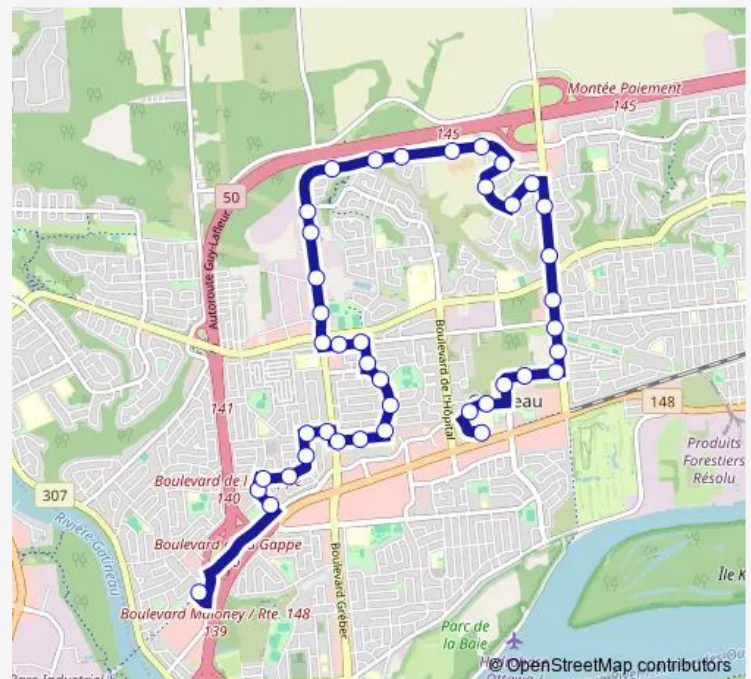

Thursday 05:45-21:56

Friday 05:45-21:56

Saturday —

Sunday —

Route info

Direction: Quai local de la Gappe #6

Stops: 41

Trip Duration: 0 hour 27 min

■ 62 — Gréber nord

BusMaps

Gréber/d'Outremont

1061, boul. Gréber

Gréber/Dugas

Gréber/Dugas

Gréber/Dugas

Dugas/Gréber

Gréber/de la Côte-DES-Neiges

Gréber/de Varennes

Gréber/de Varennes

Route schedule

Quai Local de la Cité #7 — Station DE LA Gappe

Monday 05:11-21:45

Tuesday 05:11-21:45

Wednesday 05:11-21:45

Thursday 05:11-21:45

Friday 05:11-21:45

Saturday —

Sunday —

Route info

Direction: Quai Local de la Cité #7

Stops: 42

Trip Duration: 0 hour 29 min