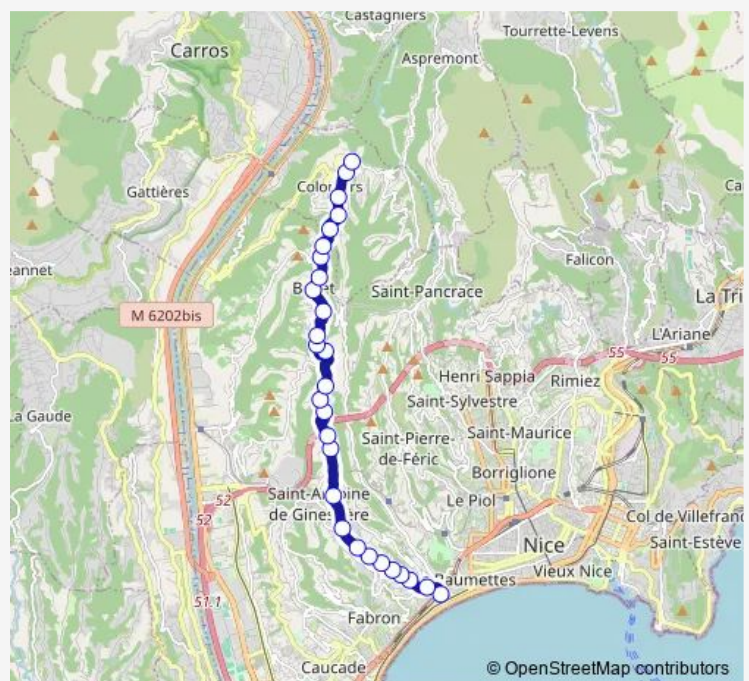

Le Génie / Bellet

Saint-Roman de Bellet

Poste de Saint-Roman

Route schedule

Magnan — Aspremont Village

Monday 07:00-20:40

Tuesday 07:00-20:40

Wednesday 07:00-20:40

Thursday 07:00-20:40

Friday 07:00-20:40

Saturday 08:40-20:20

Sunday —

Route info

Direction: Magnan

Stops: 32

Trip Duration: 0 hour 35 min

Chemin Saquier

Le Pilon

Fontaine d'Agneau

Colle Germaine

Les Serraires

Colomars Village

Fort Casal Colomars

Les Vallières

La Bégude

Quartier Trinea

Aspremont Village

Direction

Aspremont Village — Magnan

38 stops

[Open route schedule](#)

Aspremont Village