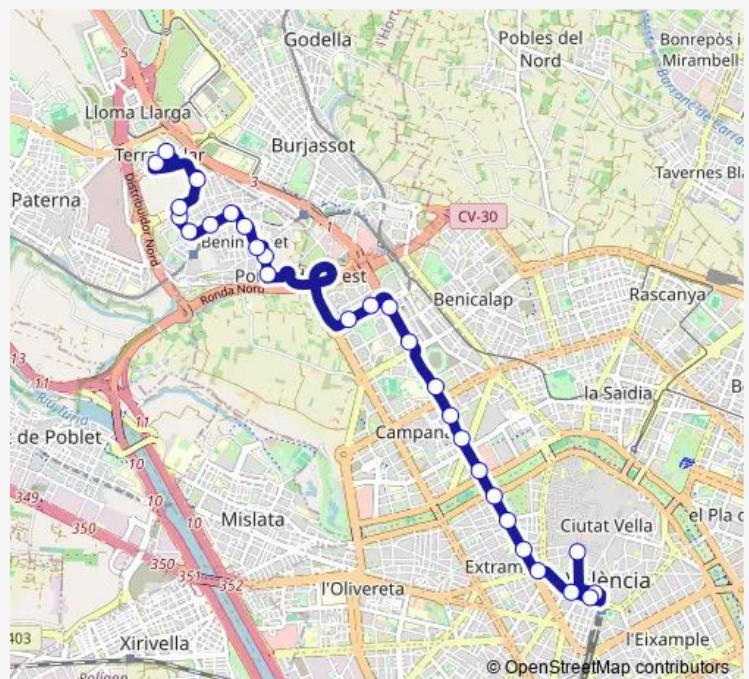

Route schedule

Avinguda de l'Oest - Roger de Flor — Terramellar

Monday 00:00

Tuesday 00:00

Wednesday 00:00

Thursday 00:00

Friday 00:00

Saturday 00:00

Sunday 00:00

Route info

Direction: Avinguda de l'Oest - Roger de Flor

Stops: 28

Trip Duration: 0 hour 34 min

62 — Benimàmet/Fira - Estació DEL Nord

Campament (parell) - Joaquín Marín

Polvorí - Sinarques

Route info

Direction: Terramelar

Stops: 27

Trip Duration: 0 hour 26 min

Editor Manuel Aguilar - Guillem Sorolla

Avinguda de l'Oest - Roger de Flor

62 Bus time schedules and route maps are available in an offline PDF at busmaps.com. Use the busmaps.com website to see live bus times, train schedule or subway schedule, and step-by-step directions for all public transit in Valencia