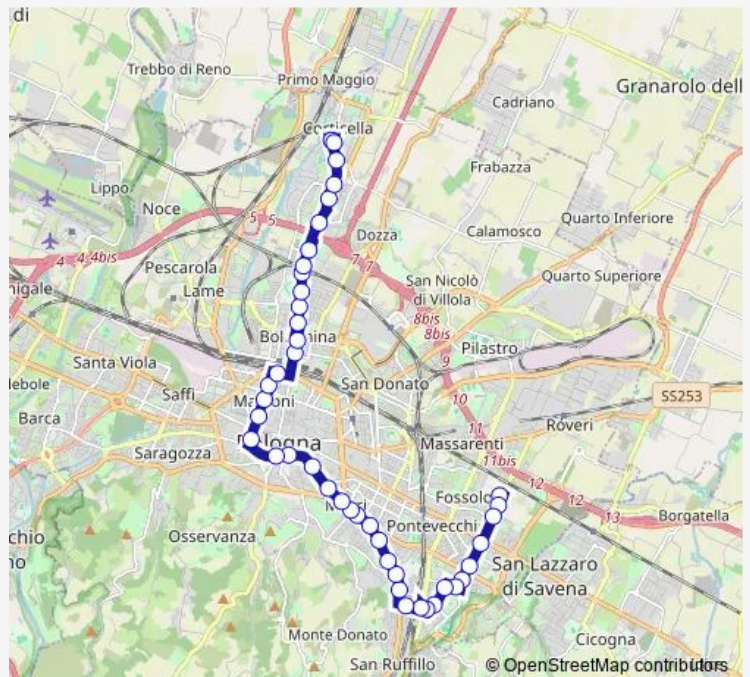

MURRI

PORTA SANTO STEFANO

BARACCANO

Route schedule

Fermata Servizio DUE Madonne — Colombarola

Monday 00:50-04:25

Tuesday 00:50-04:25

Wednesday 00:50-04:25

Thursday 00:50-04:25

Friday 00:50-04:25

Saturday —

Sunday —

Route info

Direction: Fermata Servizio DUE Madonne

Stops: 43

Trip Duration: 0 hour 37 min

62 — Corticella - Due Madonne (Notturno)

GARGANELLI

PIAZZA MINGHETTI

Farini

Piazza Malpighi

Marconi

Piazza DEI Martiri

Amendola

Wednesday 01:32-05:02

Thursday 01:32-05:02

Friday 01:32-05:02

Saturday —

Sunday —

Route info

Direction: Colombarola

Stops: 34