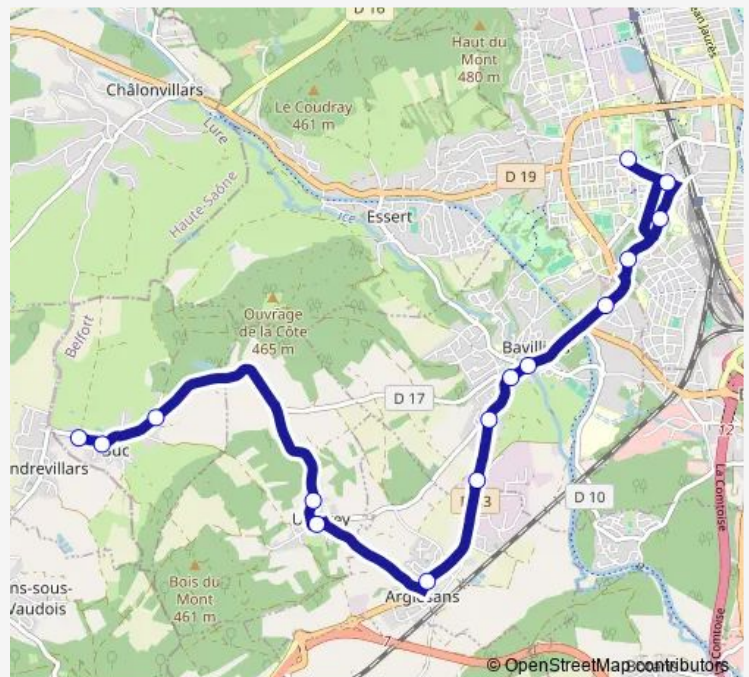

Friday 18:20

Saturday —

Sunday —

Route info

Direction: Lycée Follereau

Stops: 12

Trip Duration: 0 hour 45 min

62 — Lycées Belfort - Ligne L