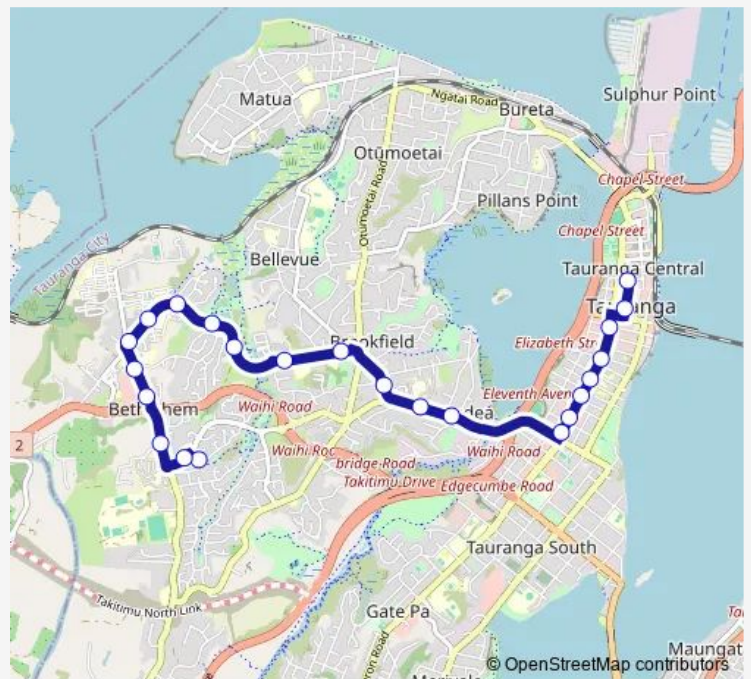

**Bus 62 Bethlehem - Brookfield - Tauranga City**

[Go to website](#)

**Direction**  
 Bethlehem Heights - Richmond Heights — Tauranga City - Durham Street (Stand A)  
 23 stops  
[Open route schedule](#)

**Route info**

Direction: Bethlehem Heights - Richmond Heights  
 Stops: 23  
 Trip Duration: 0 hour 22 min

62 — Bethlehem - Brookfield - Tauranga City **BusMaps**

Waikato University - Durham Street

Tauranga City - Durham Street (Stand A)

## Direction

Tauranga City - Durham Street (Stand B) — Bethlehem Heights - Richmond Heights

29 stops

[Open route schedule](#)

Tauranga City - Durham Street (Stand B)

Grey Street - Elizabeth Street

Cameron Road - Second Avenue

## Route info

Direction: Tauranga City - Durham Street (Stand B)

Stops: 29

Trip Duration: 0 hour 25 min

Beaumaris Park

Beaumaris Boulevard - Kinloch Drive

Bethlehem Heights - Kildonan Place

Bethlehem Heights - Sissinghurst Court