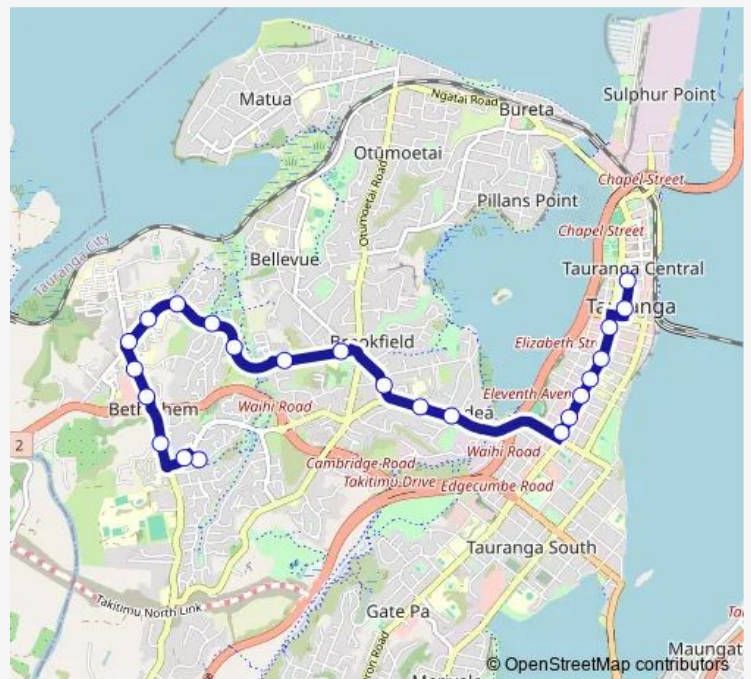

**Bus 62 Bethlehem - Brookfield - Tauranga City**

[Go to website](#)

**Direction**

Bethlehem Heights - Richmond Heights — Tauranga City - Durham Street (Stand A)

23 stops

[Open route schedule](#)

- Bethlehem Heights - Richmond Heights
- Beaumaris Boulevard - Caernarvon Rise
- Moffat Road - St Regis Way
- Bethlehem Road - Cherry Way
- Bethlehem Road - Opposite Westmoreland Rise
- Carmichael Road - Tall Oaks Way
- Carmichael Road - Opposite Bethlehem Country Club
- Carmichael Road - St Michaels Avenue
- Gordon Carmichael Reserve
- Carmichael Road - Windover Rise
- Millers Road - Outside 91
- Brookfield - Millers Road (Stand C)
- Bellevue Road - Sutherland Road
- Waihi Road - Judea Heights
- Waihi Road - Churchill Road
- Cameron Road - Eleventh Avenue
- Cameron Road - Opposite Pak 'n Save
- Cameron Road - Eighth Avenue - North
- Cameron Road - Sixth Avenue
- Cameron Road - Fourth Avenue North
- Cameron Road - First Avenue

**Route info**

Direction: Bethlehem Heights - Richmond Heights

Stops: 23

Trip Duration: 0 hour 22 min

62 — Bethlehem - Brookfield - Tauranga City

Waikato University - Durham Street

Tauranga City - Durham Street (Stand A)

## Direction

Tauranga City - Durham Street (Stand B) — Bethlehem Heights - Richmond Heights

29 stops

[Open route schedule](#)

Tauranga City - Durham Street (Stand B)

Grey Street - Elizabeth Street

Cameron Road - Second Avenue

## Route info

Direction: Tauranga City - Durham Street (Stand B)

Stops: 29

Trip Duration: 0 hour 25 min

Beaumaris Park

Beaumaris Boulevard - Kinloch Drive

Bethlehem Heights - Kildonan Place

Bethlehem Heights - Sissinghurst Court