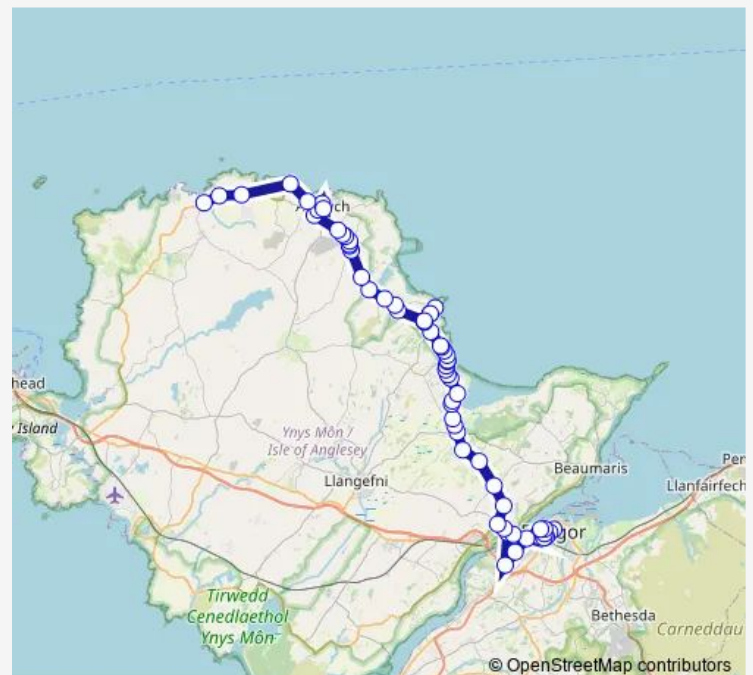

Bus 62 Bangor - Cemaes Bay via Amlwch

[Go to website](#)

Direction

Recreation Grounds — Bangor Bus Station Stand D

56 stops

[Open route schedule](#)

Recreation Grounds

Penycefn

Llwyn Onn Industrial Estate

Sports Centre

Cerrig-man Shop

Croesau-gwynion

Penysarn War Memorial

Bron yr Aur

Dinorben Terrace

Y Bedol

Gadfa Crossroads

Llys Dulas Turn

Pont Dulas

Capel Brynrefail

Fron Lligwy Caravan Park

Pont Lligwy Caravan Park

Capel Paradwys

Nant Bychan Estate

Moelfre Bus Station

Nant Bychan Estate

Capel Paradwys

Route schedule

Recreation Grounds — Bangor Bus Station Stand D

Monday 09:12-16:42

Tuesday —

Wednesday —

Thursday 09:12-16:42

Friday 09:12-16:42

Saturday —

Sunday 09:12-16:42

Route info

Direction: Recreation Grounds

Stops: 56

Trip Duration: 1 hour 7 min

62 — Bangor - Cemaes Bay via Amlwch

BusMaps