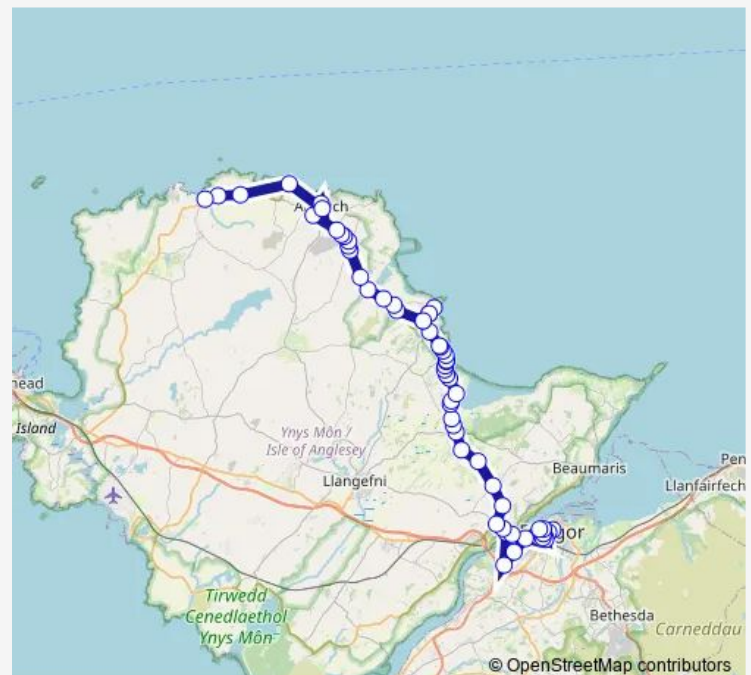

Thursday 07:09-23:25

Friday 07:09-23:25

Saturday 07:11-23:29

Sunday 10:30-20:30

Route info

Direction: Bangor Bus Station Stand D

Stops: 61

Trip Duration: 1 hour 19 min

62 — Bangor - Cemaes Bay via Amlwch

Penrallt

Croesfryn

Llain Delyn

Saron

Parc Bach

Nautilus

Breeze Hill Hotel