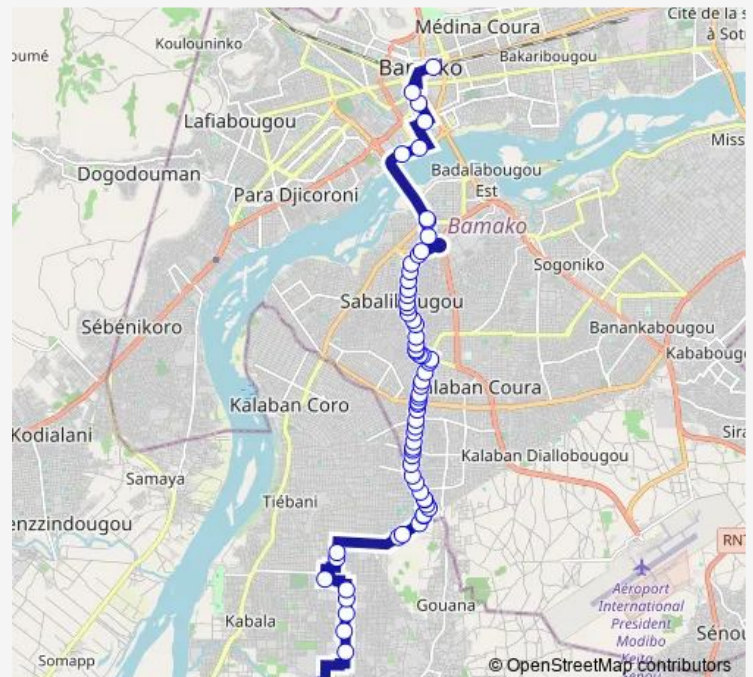

5ème Plaque

2ème Terminus

1er Terminus

Route schedule

Alimentation Siguida — Place Niamakoro Kourani

Monday 08:45

Tuesday 08:45

Wednesday 08:45

Thursday 08:45

Friday 08:45

Saturday 08:45

Sunday 08:45

Route info

Direction: Alimentation Siguida

Stops: 65

Trip Duration: 1 hour 11 min