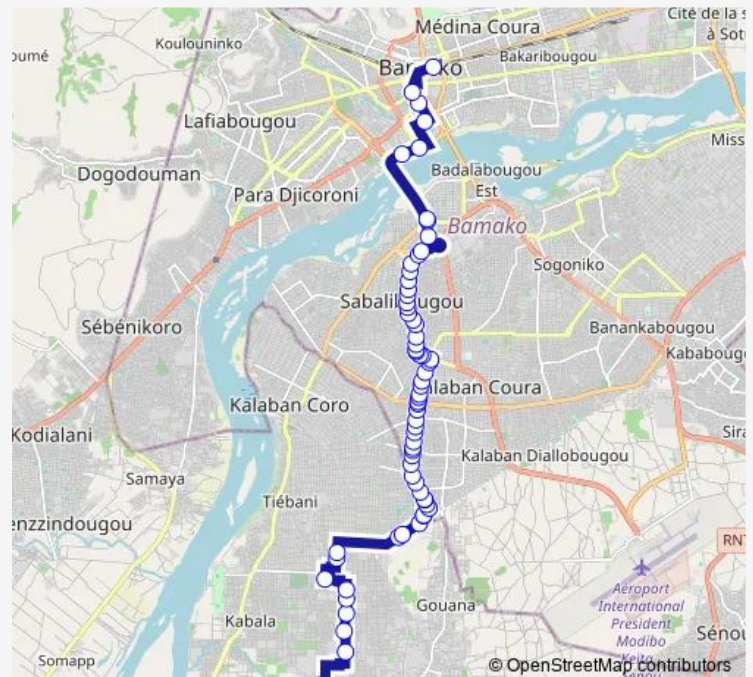

### Route schedule

Alimentation Siguida — Place Niamakoro Kourani

Monday 08:45

Tuesday 08:45

Wednesday 08:45

Thursday 08:45

Friday 08:45

Saturday 08:45

### Route info

Direction: Alimentation Siguida

Stops: 65

Trip Duration: 1 hour 11 min

■ 62 — Sotrama 62 : Woro-kourou ⇌ Niamakoro kourani

Plaque Jaune

4-me Plaque

4ème Plaque