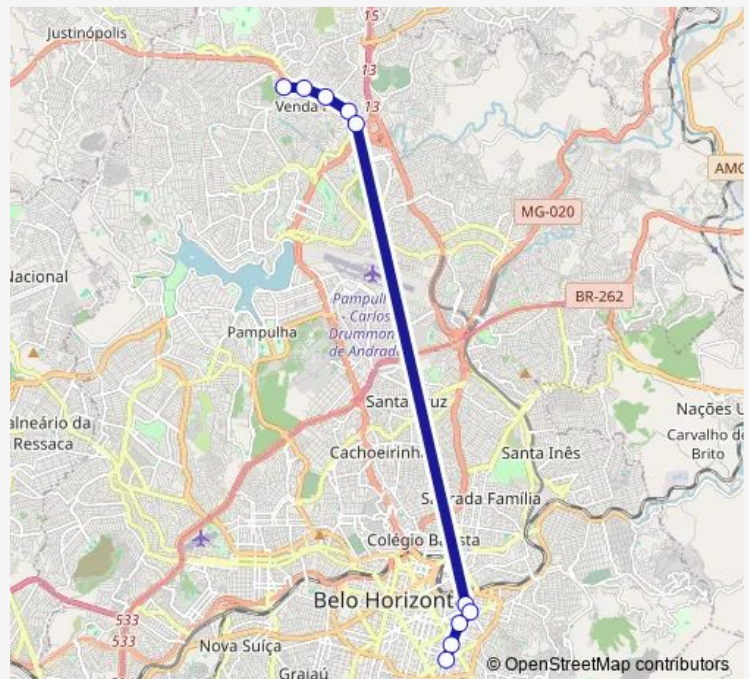

Bus 62 Estacao Venda Nova/Savassi Via Hospitais (Est. V. Nova/Savassi-Direta)

[Go to website](#)

Direction

Rua Farmaceutico Raul Machado 140 — Ave Getulio Vargas 880

10 stops

[Open route schedule](#)

Rua Farmaceutico Raul Machado 140

Ave Getulio Vargas 880

Route schedule

Rua Farmaceutico Raul Machado 140 — Ave Getulio Vargas 880

Monday 05:10-08:44

Tuesday 05:10-08:44

Wednesday 05:10-08:44

Thursday 05:10-08:44

Friday 05:10-08:44

Saturday —

Sunday —

Route info

Direction: Rua Farmaceutico Raul Machado 140

Stops: 10

Trip Duration: 1 hour 12 min

■ 62 — Estacao Venda Nova/Savassi Via Hospitais (Est. V. Nova/Savassi-Direta)

Direction

Route info

Direction: Rua Professor Moraes 139

Stops: 8

Trip Duration: 1 hour 16 min

62 Bus time schedules and route maps are available in an offline PDF at busmaps.com. Use the busmaps.com website to see live bus times, train schedule or subway schedule, and step-by-step directions for all public transit in Belo Horizonte