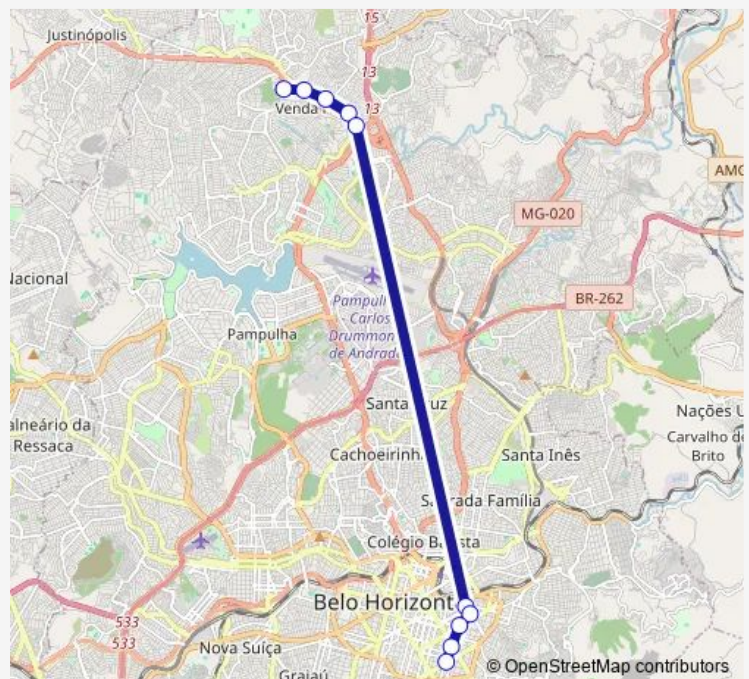

Bus 62 Estacao Venda Nova/Savassi Via Hospitais (Est. V. Nova/Savassi-Direta)

[Go to website](#)

Direction

Rua Farmaceutico Raul Machado 140 — Ave Getulio Vargas 880

10 stops

[Open route schedule](#)

Rua Farmaceutico Raul Machado 140

Ave Getulio Vargas 880

Route schedule

Rua Farmaceutico Raul Machado 140 — Ave Getulio Vargas 880

Monday 05:10-08:44

Tuesday 05:10-08:44

Wednesday 05:10-08:44

Thursday 05:10-08:44

Friday 05:10-08:44

Saturday —

Sunday —

Route info

Direction: Rua Farmaceutico Raul Machado 140

Stops: 10

Trip Duration: 1 hour 12 min

■ 62 — Estacao Venda Nova/Savassi Via Hospitais (Est. V. Nova/Savassi-Direta)

Direction

Rua Professor Moraes 139 — Ave Vilarinho 2804

8 stops

[Open route schedule](#)

Rua Professor Moraes 139

Ave Afonso Pena 2323

Rua Paraiba 75

Ave Bernardo Monteiro 581

Ave Vilarinho 1074