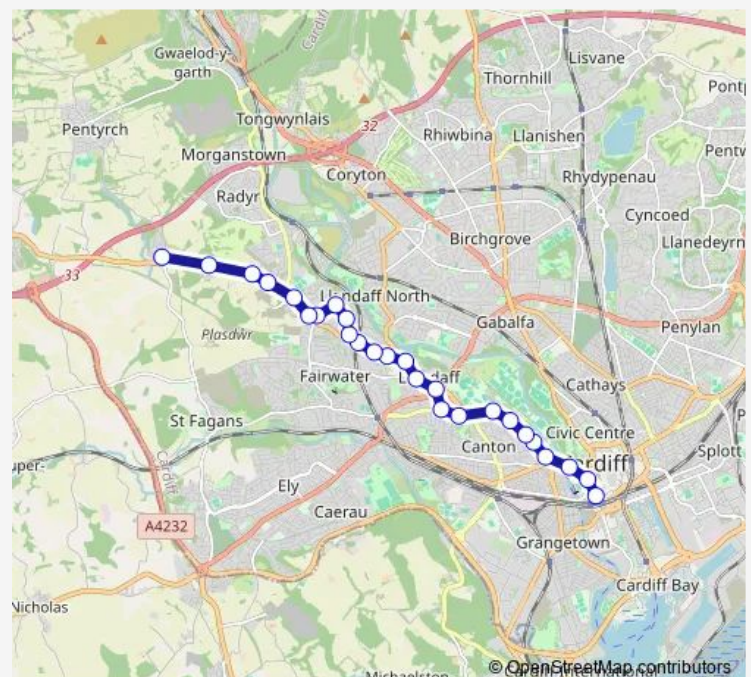

Berthwin Street

Beverley Hotel

Sophia Gardens

Route schedule

Rhydlafer Drive — Cardiff Bus Interchange Bay 3

Monday 09:37-18:55

Tuesday 09:37-18:55

Wednesday 09:37-18:55

Thursday 09:37-18:55

Friday 09:37-18:55

Saturday 08:55-18:00

Sunday —

Route info

Direction: Rhydlafer Drive

Stops: 24

Trip Duration: 0 hour 27 min

62 — Cardiff City Centre - Rhydlafer via Llandaff, Danescourt

Cathedral Road

Westgate Street KG

Cardiff Bus Interchange Bay 3

Direction

Cardiff Bus Interchange Bay 3 — Rhydlafor Drive

26 stops

[Open route schedule](#)

Saturday 08:15-18:35

Sunday —

Route info

Direction: Cardiff Bus Interchange Bay 3

Stops: 26

Trip Duration: 0 hour 30 min

62 Bus time schedules and route maps are available in an offline PDF at busmaps.com. Use the busmaps.com website to see live bus times, train schedule or subway schedule, and step-by-step directions for all public transit in Cardiff