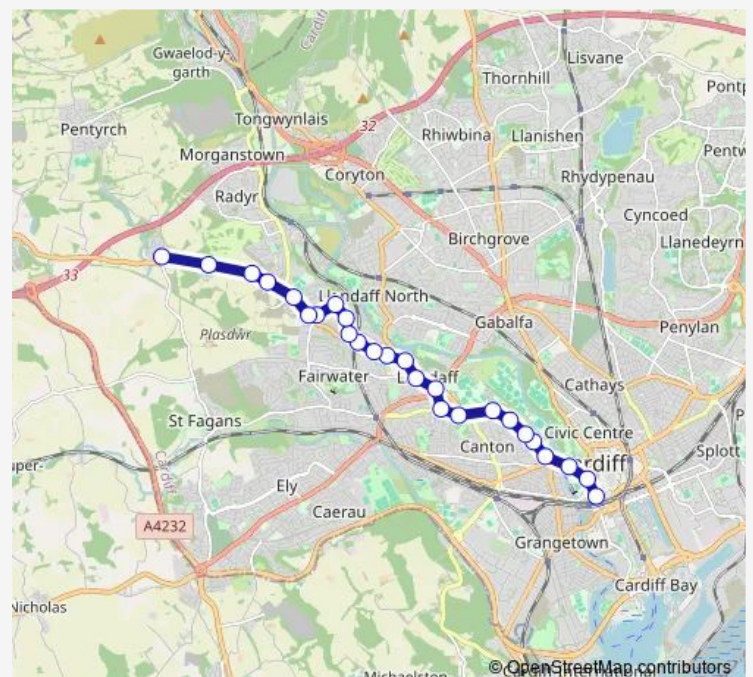

Berthwin Street

Beverley Hotel

Sophia Gardens

Route schedule

Rhydlafer Drive — Cardiff Bus Interchange Bay 3

Monday 09:37-18:55

Tuesday 09:37-18:55

Wednesday 09:37-18:55

Thursday 09:37-18:55

Friday 09:37-18:55

Saturday 08:55-18:00

Sunday —

Route info

Direction: Rhydlafer Drive

Stops: 24

Trip Duration: 0 hour 38 min

62 — City Centre - Rhydlafer via Llandaff, Danescourt

Cathedral Road

Westgate Street KG

Cardiff Bus Interchange Bay 3

Direction

Cardiff Bus Interchange Bay 3 — Rhydlafar Drive

26 stops

[Open route schedule](#)

Saturday 08:15-18:35

Sunday —

Route info

Direction: Cardiff Bus Interchange Bay 3

Stops: 26

Trip Duration: 0 hour 36 min

62 Bus time schedules and route maps are available in an offline PDF at busmaps.com. Use the busmaps.com website to see live bus times, train schedule or subway schedule, and step-by-step directions for all public transit in Cardiff