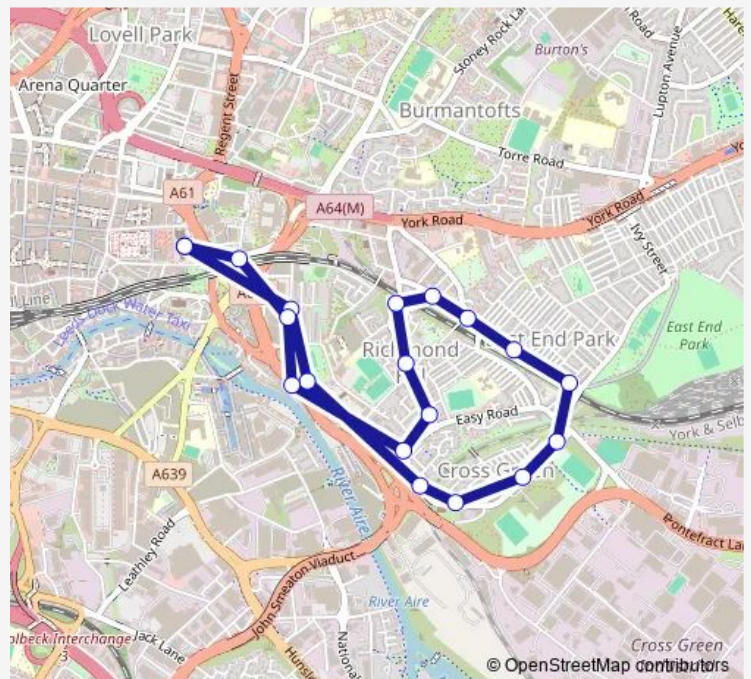

Bus 62 Leeds Bus Station - East End Park Circular

[Go to website](#)

Direction
 Bus Stn — Bus Stn
 19 stops
[Open route schedule](#)

- Bus Stn
- Flax Place The Avenue
- Bow Street Zion St
- Cross Green Lane Cavalier Approach
- Cross Green Crescent
- Cross Green Ln Glencoe View
- Cross Green Ln Pontefract Lane
- East Park Road Garton Rd
- East Park Rd Glensdale Grove
- Pontefract Ln Pontefract Street
- Lavender Walk Hall Place
- Upper Accommodation Rd Hampton Street
- Upper Accommodation Rd Dial Street
- Dial Street Easy Rd
- Easy Rd Cross Green Lane
- East Street
- Flax Place The Avenue
- Cultural E
- Bus Stn

Route schedule
 Bus Stn — Bus Stn

Monday	05:20-22:05
Tuesday	05:20-22:05
Wednesday	05:20-22:05
Thursday	05:20-22:05
Friday	05:20-22:05
Saturday	07:40-22:10
Sunday	09:00-18:00

Route info
 Direction: Bus Stn
 Stops: 19
 Trip Duration: 0 hour 22 min

62 — Leeds Bus Station - East End Park Circular **BusMaps**

Direction

Bus Stn — Bus Stn

19 stops

[Open route schedule](#)

Bus Stn

Flax Place The Avenue

Bow Street Zion St

Sunday —

Route info

Direction: Bus Stn

Stops: 19

Trip Duration: 0 hour 24 min

62 Bus time schedules and route maps are available in an offline PDF at busmaps.com. Use the busmaps.com website to see live bus times, train schedule or subway schedule, and step-by-step directions for all public transit in Leeds