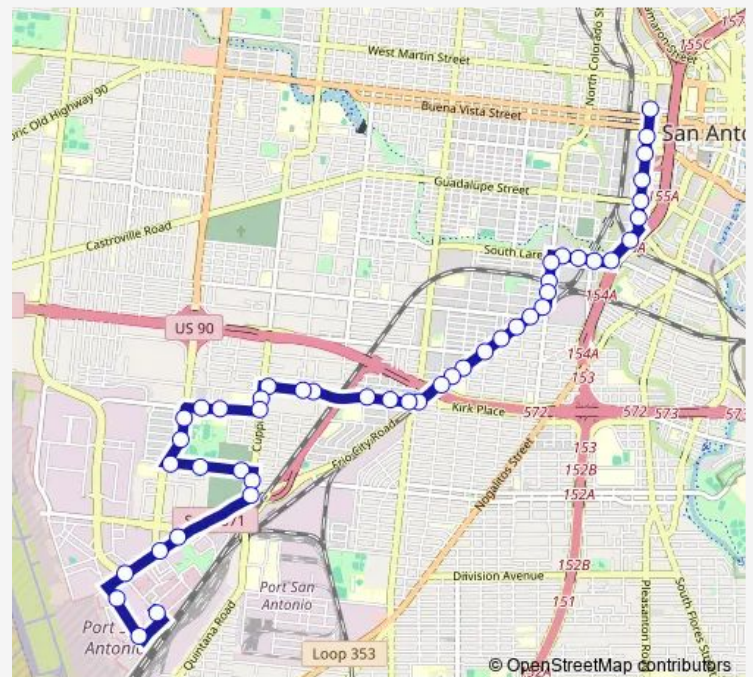

Frio City RD. & Brady

Frio City RD. IN Front OF 815

Frio City RD. Between Ladyet & Dorr

Route schedule

Centro Plaza - SE Corner — Tinker & 330' North OF Perrin

Monday 04:45-21:42

Tuesday 04:45-21:42

Wednesday 04:45-21:42

Thursday 04:45-21:42

Friday 04:45-21:42

Saturday 04:45-21:37

Sunday 04:45-21:37

Route info

Direction: Centro Plaza - SE Corner

Stops: 46

Trip Duration: 0 hour 29 min

Industrial Park & Perrin Rd

Tinker & 330' North OF Perrin

Direction

Tinker & 330' North OF Perrin — Centro Plaza - SW Corner (Stop A)

47 stops

[Open route schedule](#)

Tinker & 330' North OF Perrin

Tinker & Greig St.

Route info

Direction: Tinker & 330' North OF Perrin

Stops: 47

Trip Duration: 0 hour 31 min

Frio City RD. Opposite Fran Fran

Frio City RD. Opposite Dorris

Frio City RD. & Drake

Frio City RD. Opposite Brady