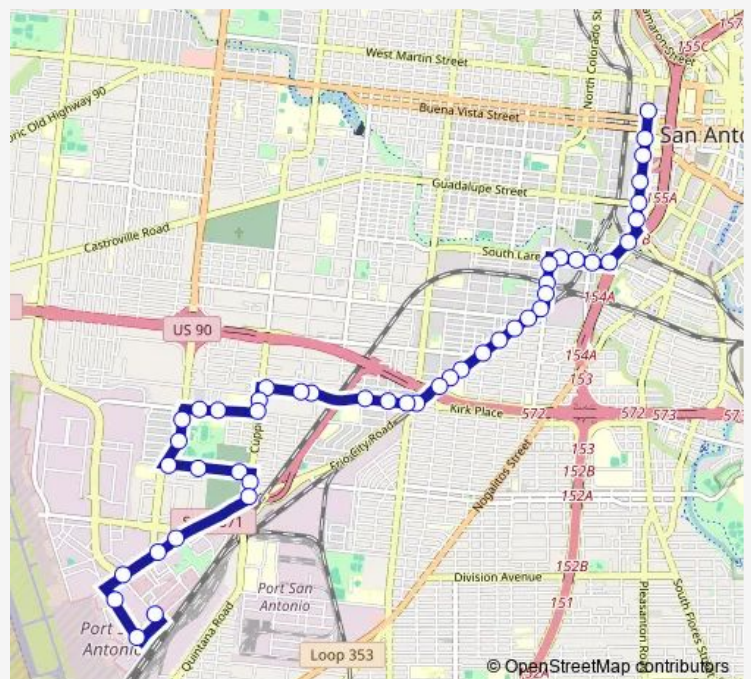

Brazos & Sprr

Brazos Between Kemper & Merida

Frio City RD. & Hazel

Frio City RD. & Ceralvo

Frio City RD. & Corta

Frio City RD. & Trinity

Frio City RD. & Brady

Frio City RD. IN Front OF 815

Frio City RD. Between Ladyet & Dorr

Route schedule

CENTRO PLAZA - SE CORNER — TINKER & 330' NORTH OF PERRIN

Monday	04:45-21:42
Tuesday	04:45-21:42
Wednesday	04:45-21:42
Thursday	04:45-21:42
Friday	04:45-21:42
Saturday	04:45-21:37
Sunday	04:45-21:37

Route info

Direction: CENTRO PLAZA - SE CORNER

Stops: 46

Trip Duration: 0 hour 29 min

62 — Kirk

Frio City RD. & Fran Fran

Frio City RD. & S. Zarzamora (Kirk)

Kirk & S. Zarzamora

Wednesday 05:35-21:31

Thursday 05:35-21:31

Friday 05:35-21:31

Saturday 05:35-21:32

Sunday 05:35-21:32

Route info

Direction: TINKER & 330' NORTH OF PERRIN

Stops: 47