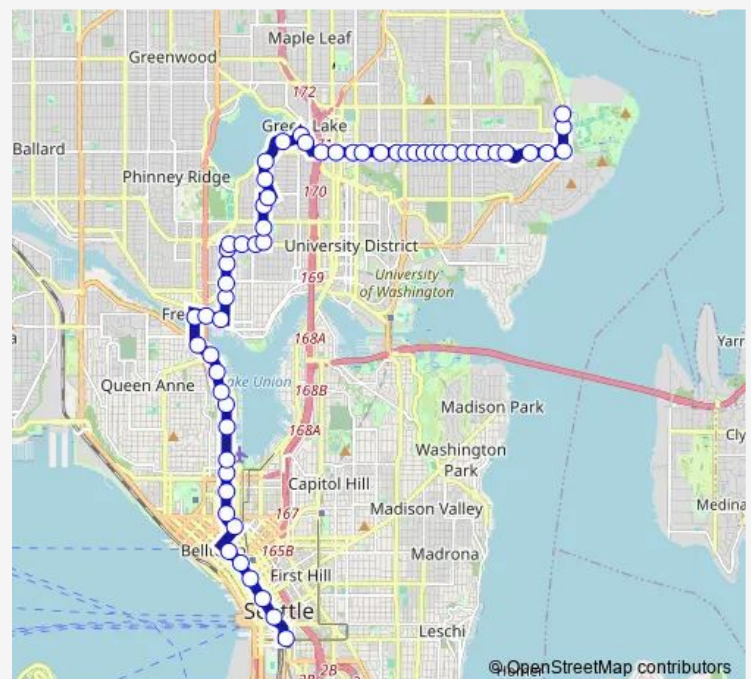

N 35th St & Troll Ave N

N 35th St & Woodland Park Ave N

Stone Way N & N 38th St

Route schedule

S Jackson St & 5th Ave S — Noaa & Building 1

Monday 06:00-16:35

Tuesday 06:00-16:35

Wednesday —

Thursday 06:00-16:35

Friday 06:00-16:35

Saturday —

Sunday —

Route info

Direction: S Jackson St & 5th Ave S

Stops: 62

Trip Duration: 1 hour 12 min

NE Ravenna Blvd & NE 68th St

NE 65th St & 8th Ave Ne

Roosevelt Station - Bay 1

NE 65th St & 14th Ave Ne

NE 65th St & 16th Ave Ne

NE 65th St & 20th Ave Ne

NE 65th St & 23rd Ave Ne

NE 65th St & 25th Ave Ne