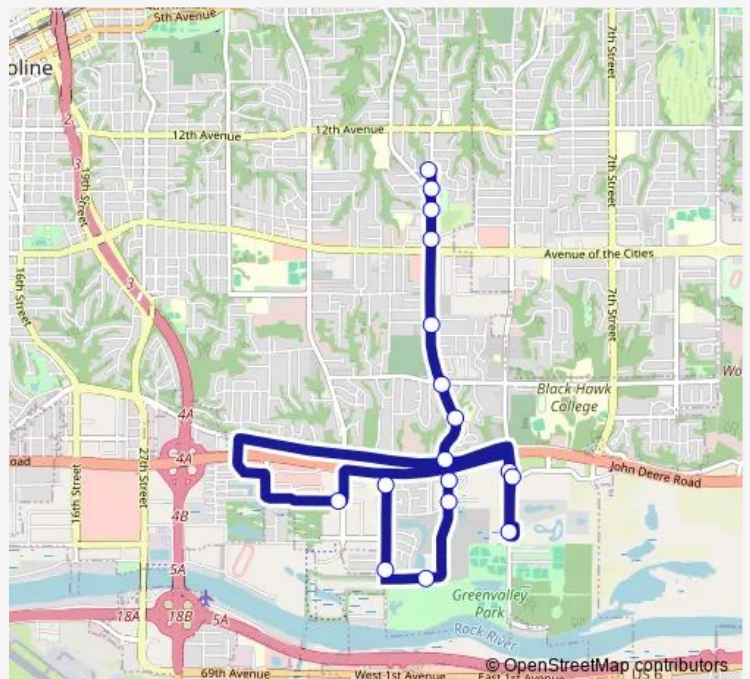

[Go to website](#)

**Direction**  
 Butterworth School — 53 St & 17 Ave  
 17 stops  
[Open route schedule](#)

- Butterworth School
- 48 St & 51 Ave
- OCI 52 Ave
- 4601 53 St
- 53 St & 44 Ave
- Farm and Fleet
- Skip Along
- Farm and Fleet
- 41 St & 46 Ave
- 53 St & 38 Ave
- Jane Addams School
- 53 St & 34 Ave
- 53 St & 28 Ave
- 53 St & 22 Ave
- 53 St & 21 Ave
- Ymca Shelter
- 53 St & 17 Ave

Route schedule  
 Butterworth School — 53 St & 17 Ave

Monday	14:42
Tuesday	14:42
Wednesday	13:32
Thursday	14:42
Friday	14:42
Saturday	—
Sunday	—

**Route info**  
 Direction: Butterworth School  
 Stops: 17  
 Trip Duration: 0 hour 26 min

62 Bus time schedules and route maps are available in an offline PDF at [busmaps.com](https://busmaps.com). Use the [busmaps.com](https://busmaps.com) website to see live bus times, train schedule or subway schedule, and step-by-step directions for all public transit in Rock Island

The schedule is provided in the local timezone. Times with "(+1)" indicate departures on the next day.

PDF file created on 2024-12-21

2024 BusMaps.com - All Rights Reserved