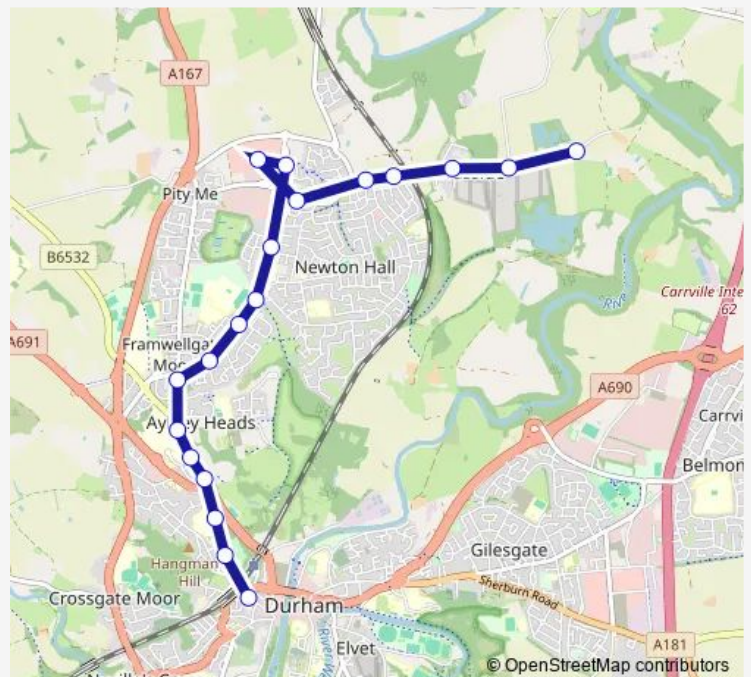

Friday —

Saturday 09:08-17:08

Sunday —

Route info

Direction: North Road Stand B

Stops: 20

Trip Duration: 0 hour 18 min

■ 62 — Durham - Adventure Valley

Direction

Adventure Valley — North Road Bethal Stand A

19 stops

[Open route schedule](#)

Adventure Valley

Brasside HMP Frankland

Finchale Avenue

Finchale Road

—

Friday

—

Saturday

09:28-17:28

Sunday

—

Route info

Direction: Adventure Valley

Stops: 19

Trip Duration: 0 hour 16 min

62 Bus time schedules and route maps are available in an offline PDF at busmaps.com. Use the busmaps.com website to see live bus times, train schedule or subway schedule, and step-by-step directions for all public transit in Durham