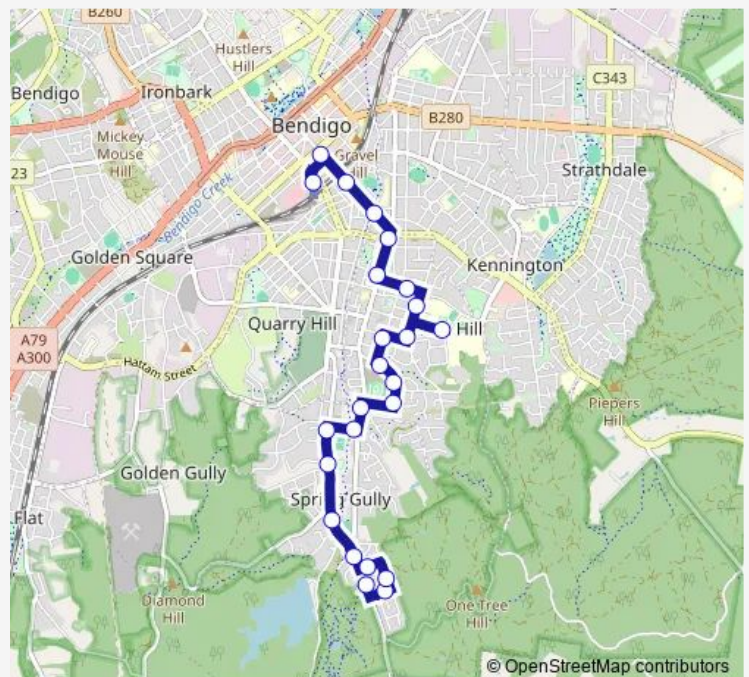

Friswell Ave/Osborne St (Flora Hill)

Neale St/Osborne St (Flora Hill)

Drechsler St/Neale St (Flora Hill)

Drechsler St/Curtin St (Flora Hill)

La Trobe University/Keck St (Flora Hill)

Bendigo South East College/Curtin St (Flora Hill)

Theodore St/Ellis St (Flora Hill)

Ellis St/Somerville St (Flora Hill)

Miller St/Somerville St (Flora Hill)

Route schedule

Bendigo Ret Village/Mandurang Rd (Spring Gully) — Bendigo Station/Railway Pl (Bendigo)

Monday 06:15-18:47

Tuesday 06:15-18:47

Wednesday 06:15-18:47

Thursday 06:15-18:47

Friday 06:15-18:47

Saturday 07:58-17:48

Sunday 08:48-17:48

Route info

Direction: Bendigo Ret Village/Mandurang Rd (Spring Gully)

Stops: 24

Trip Duration: 0 hour 24 min

62 — Spring Gully - Bendigo Station Via La Trobe University

Havlin St/Williamson St (Kennington)

Hopper St/Williamson St (Bendigo)