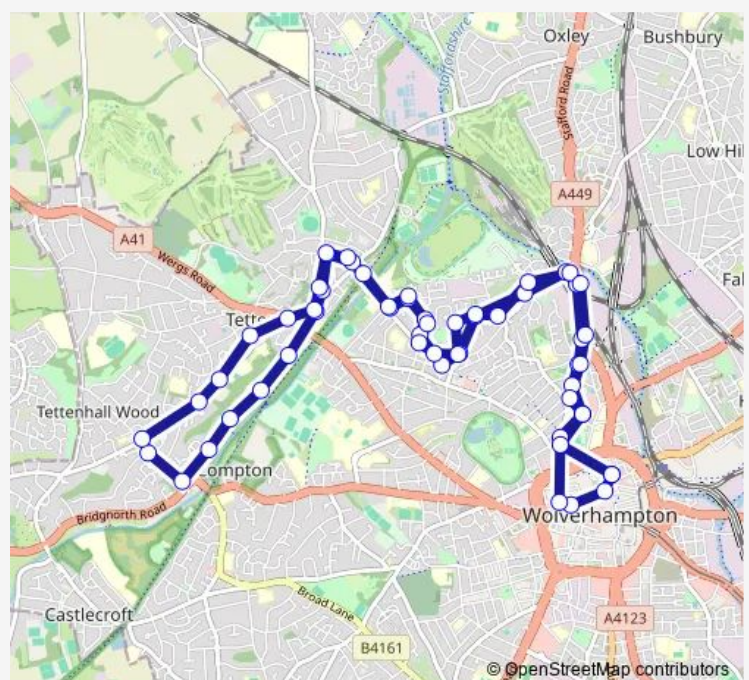

### Route schedule

University of Wolverhampton — University of Wolverhampton

Monday 09:30-14:30

Tuesday 09:30-14:30

Wednesday 09:30-14:30

Thursday 09:30-14:30

Friday 09:30-14:30

Saturday 09:30-14:30

### Route info

Direction: University of Wolverhampton

Stops: 57

Trip Duration: 0 hour 56 min

62 — Wolverhampton - Compton Circular Clockwise

Grotto Lane

St Michaels Court

Woodfield Heights