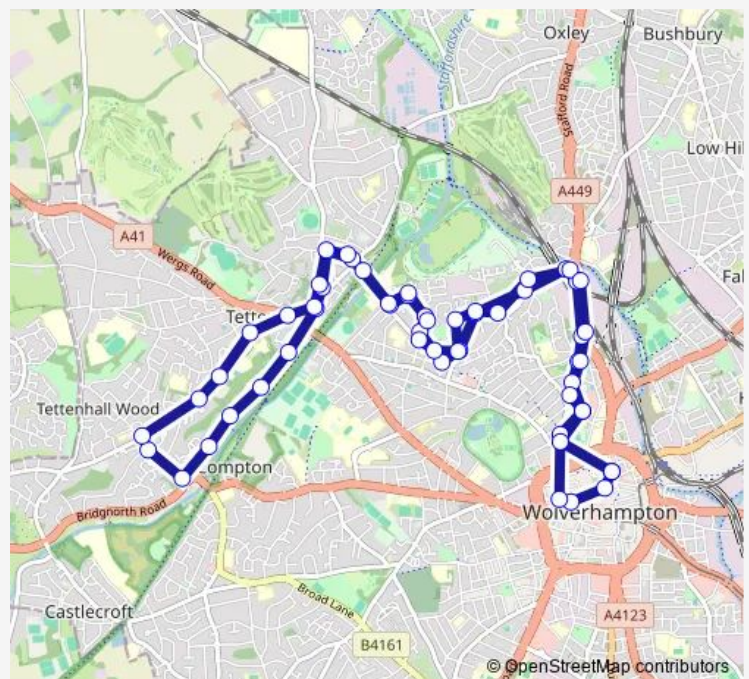

Hordern Rd

Aldersley Rd

Lower St

Route schedule

University of Wolverhampton — University of Wolverhampton

Monday 09:30-14:30

Tuesday 09:30-14:30

Wednesday 09:30-14:30

Thursday 09:30-14:30

Friday 09:30-14:30

Saturday 09:30-14:30

Sunday 09:55-17:30

Route info

Direction: University of Wolverhampton

Stops: 57

Trip Duration: 0 hour 56 min

62 — Wolverhampton - Compton Circular Clockwise

Grotto Lane

St Michaels Court

Woodfield Heights

College View

Henwood Close

High Meadows

Bramstead Ave

Grove Lane

Church Road

Corfton Drive

Woodcote Road

Police Station

Old Hill

St Michaels Court

Grotto Lane