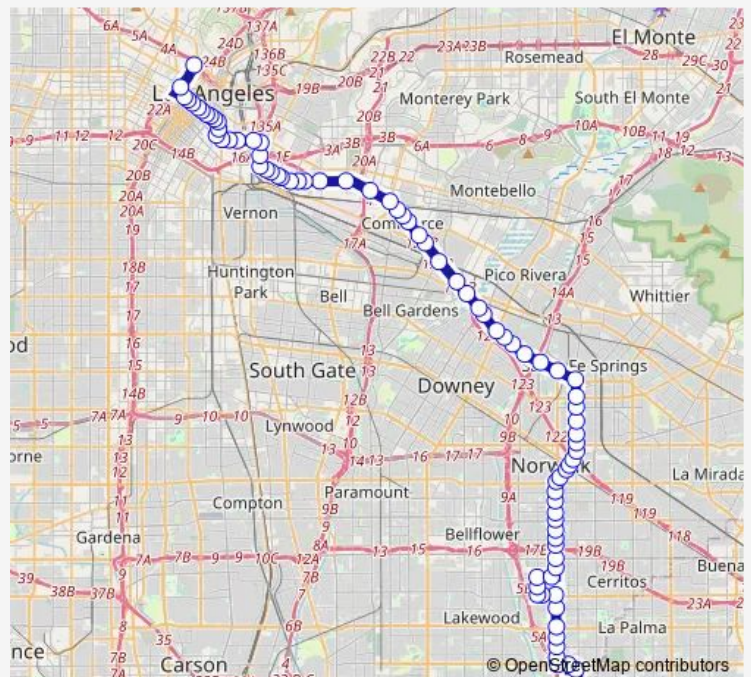

### Direction

226th / Norwalk — Hill / 5th

79 stops

[Open route schedule](#)

226th / Norwalk

Civic Center / Ibex

Carson / Juan

Carson / Pioneer

### Route schedule

226th / Norwalk — Hill / 5th

Monday 18:40-22:57

Tuesday 18:40-22:57

Wednesday 18:40-22:57

Thursday 18:40-22:57

Friday 18:40-22:57

Saturday 18:41-22:56

### Route info

Direction: 226th / Norwalk

Stops: 79

Trip Duration: 1 hour 45 min

62 — Metro Local Line

Pioneer / Cheshire

Pioneer / Excelsior

Pioneer / Mapledale