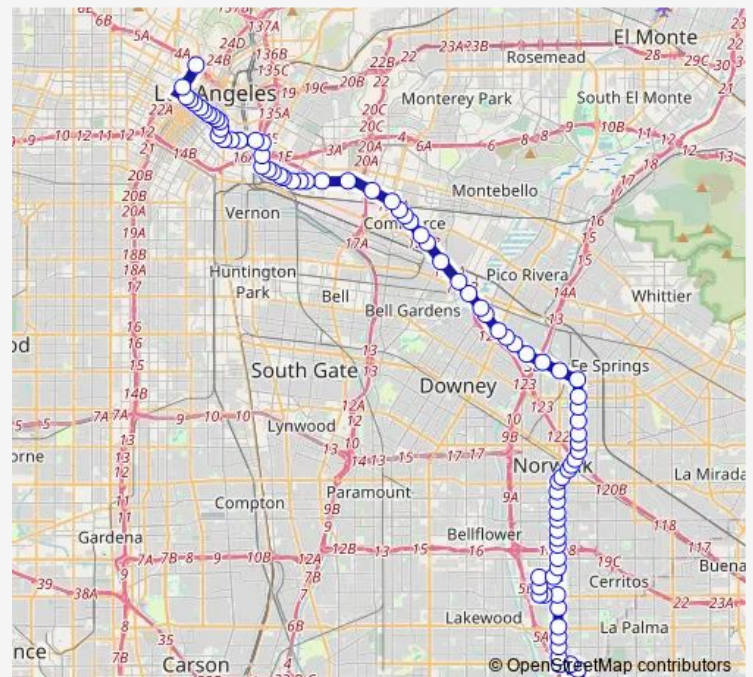

### Direction

226th / Norwalk — Hill / 5th

79 stops

[Open route schedule](#)

226th / Norwalk

Civic Center / Ibex

Carson / Juan

Carson / Pioneer

### Route schedule

226th / Norwalk — Hill / 5th

Monday 18:40-22:57

Tuesday 18:40-22:57

Wednesday 18:40-22:57

Thursday 18:40-22:57

Friday 18:40-22:57

Saturday 18:41-22:56

### Route info

Direction: 226th / Norwalk

Stops: 79

Trip Duration: 1 hour 33 min

■ 62 — Metro Local Line

Pioneer / Cheshire

Pioneer / Excelsior

Pioneer / Mapledale