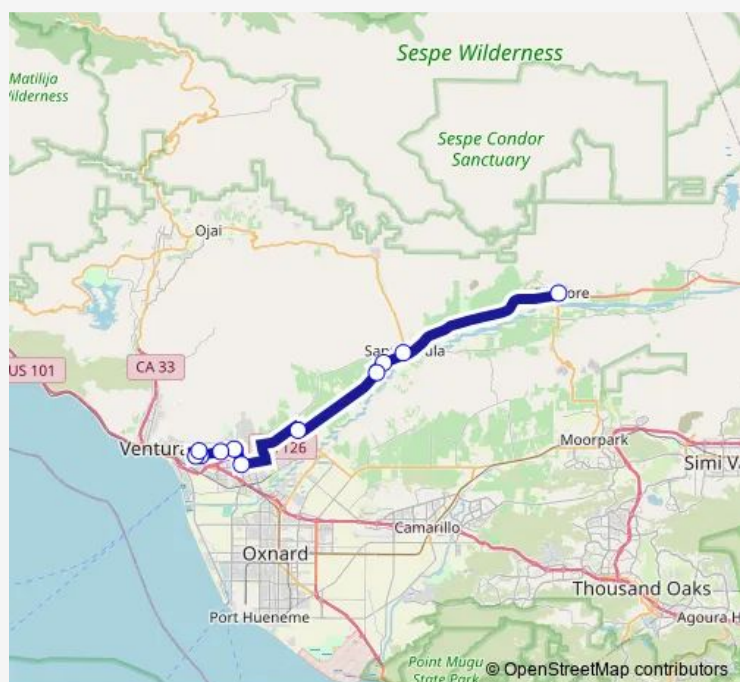

Monday 14:15-16:05

Tuesday 14:15-16:05

Wednesday 14:15-16:05

Thursday 14:15-16:05

Friday 14:15-16:05

Saturday —

Sunday —

Route info

Direction: Pacific View Mall (Ventura Transit Center)

Stops: 11

Trip Duration: 1 hour 26 min

62 — Hwy 126

Direction

Fillmore Active Adult & Community Center — Ventura County Medical Center

11 stops

[Open route schedule](#)

Buena High School (NW corner Telegraph/Wake Forest)

Ventura College (NW corner of Telegraph/Estates Ave)

Pacific View Mall (Ventura Transit Center)

Saint Bonaventure High School

Ventura County Medical Center

Route schedule

Fillmore Active Adult & Community Center — Ventura County Medical Center

Monday 05:45-08:55

Tuesday 05:45-08:55

Wednesday 05:45-08:55

Thursday 05:45-08:55

Friday 05:45-08:55

Saturday —