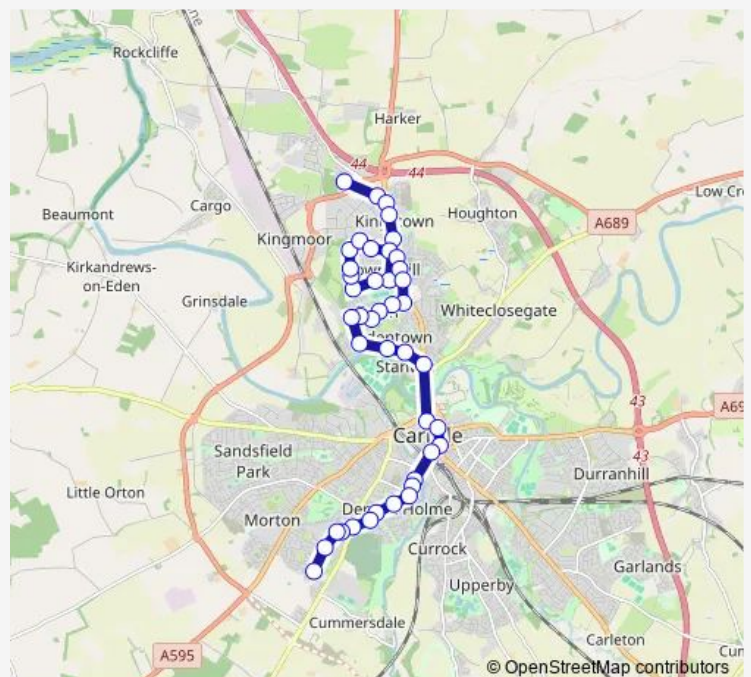

Eden Street

Redfern Inn

Burnfoot Grove

Route schedule

Bannisdale Way — Asda

Monday 05:45-22:15

Tuesday 05:45-22:15

Wednesday 05:45-22:15

Thursday 05:45-22:15

Friday 05:45-23:15

Saturday 06:19-23:15

Sunday 09:47-22:15

Route info

Direction: Bannisdale Way

Stops: 40

Trip Duration: 0 hour 42 min

62 — Morton Park - Kingmoor Park

Enterprise

Briar Bank

Community Centre

Mountain View

Moorville Terrace

Moorville Drive South

Playing Fields