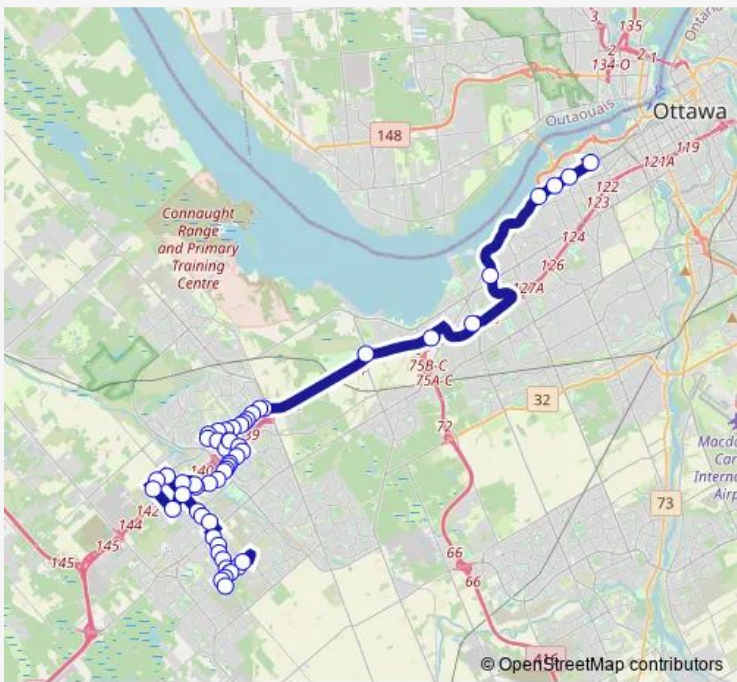

Direction
 Tunney'S Pasture B — CARDELREC-GOULBOURN COMPLEX

55 stops

[Open route schedule](#)

- Tunney'S Pasture B
- Scott / Island Park
- Westboro A
- Dominion 1a
- Lincoln Fields 1a
- Pinecrest A
- Bayshore B
- Moodie B
- TERON 1A (A)
- Campeau / Teron
- Campeau / John Mlacak Arena
- Campeau / Gray
- Campeau / Drysdale
- Campeau / Knudson
- CAMPEAU / CANACHER
- CAMPEAU / STONECROFT
- 6501 CAMPEAU
- 7000 CAMPEAU
- Kanata / Campeau
- Kanata / Earl Grey
- Lord Byng / Kanata

Route schedule
 Tunney'S Pasture B — CARDELREC-GOULBOURN COMPLEX

Monday	11:34-23:02
Tuesday	11:34-23:02
Wednesday	11:34-23:02
Thursday	11:34-23:02
Friday	11:34-23:02
Saturday	07:13-22:41
Sunday	07:47-22:18

Route info

Direction: Tunney'S Pasture B

Stops: 55

Trip Duration: 1 hour 4 min

TERRY FOX 3C

Lord Byng / Kanata

CASTLEFRANK / AIRD

KATIMAVIK / CASTLEFRANK