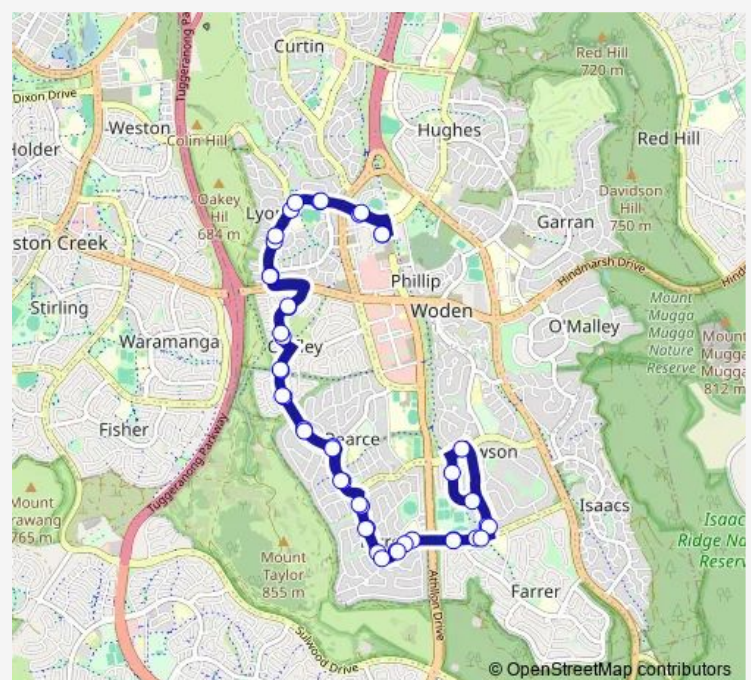

Beasley St after Torrens Pl

Torrens PS Beasley St

Beasley St after Athllon Dr

Beasley St before Wilkins St

Wilkins St after Beasley St

Route schedule

Woden Temporary Interchange Plt 5 — Woden Temporary Interchange Plt 4 Arrive

Monday 06:00-22:00

Tuesday 06:00-22:00

Wednesday 06:00-22:00

Thursday 06:00-22:00

Friday 06:00-22:00

Saturday 06:26-23:26

Sunday 08:16-20:16

Route info

Direction: Woden Temporary Interchange Plt 5

Stops: 45

Trip Duration: 0 hour 36 min

62 — Torrens Loop via Lyons & Pearce

Heard St after Wilkins St

Southlands Shops Heard St

Mawson Dr after Hurley St

Wilkins St after Hoadley St

Launceston St after Port Arthur St

Lyons Shops Launceston St

Launceston St after Glenorchy St

Launceston St after Irving St

Woden Temporary Interchange Plt 4 Arrive

62 Bus time schedules and route maps are available in an offline PDF at busmaps.com. Use the busmaps.com website to see live bus times, train schedule or subway schedule, and step-by-step directions for all public transit in Canberra