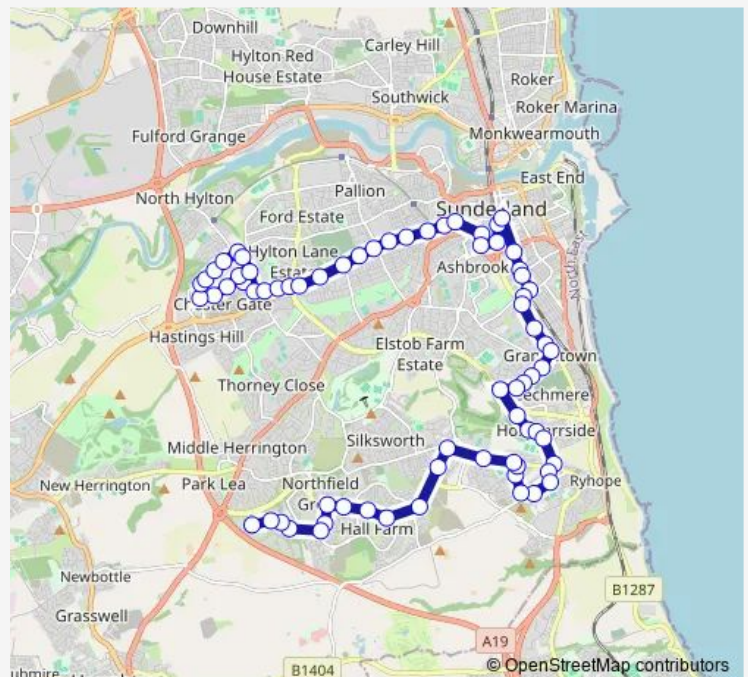

Bus 62 Pennywell - Doxford International

[Go to website](#)

Direction

Doxford International — Sunderland Interchange

41 stops

[Open route schedule](#)

- Doxford International
- Doxford International-Arriva
- Doxford Technology Park
- Glanville Road
- Moorside Road-Midgley Drive
- Moorside Road-Manningford Drive
- Doxford Park Way
- Doxford Park Way-Frobisher Court
- Doxford Park Way - Kirkhill
- Burdon Road-Closeburn Square
- Burdon Road-Myrtle Grove
- Tunstall Village Green
- Tunstall Bank - Withernsea Grove
- Ryhope Street-Brick Row
- Bevan Avenue-Blyton Avenue
- Bevan Avenue-Stewart Avenue
- Bevan Avenue-Burdon Lane
- Esdale Estate
- Dwyer Crescent- Burdon Lane
- Nelson Street
- Black Road

Route schedule

Doxford International — Sunderland Interchange

Monday	08:51
Tuesday	—
Wednesday	—
Thursday	—
Friday	08:51
Saturday	—
Sunday	08:51

Route info

Direction: Doxford International

Stops: 41

Trip Duration: 0 hour 32 min

62 — Pennywell - Doxford International

Rye View Road

Ralph Avenue

Hollycarrside Road-Hewitt Avenue

Hollycarrside Road-Orkney Drive

Leechmere Road-Toll Bar Road

Leechmere Road-Carrmere Road

Leechmere Asda