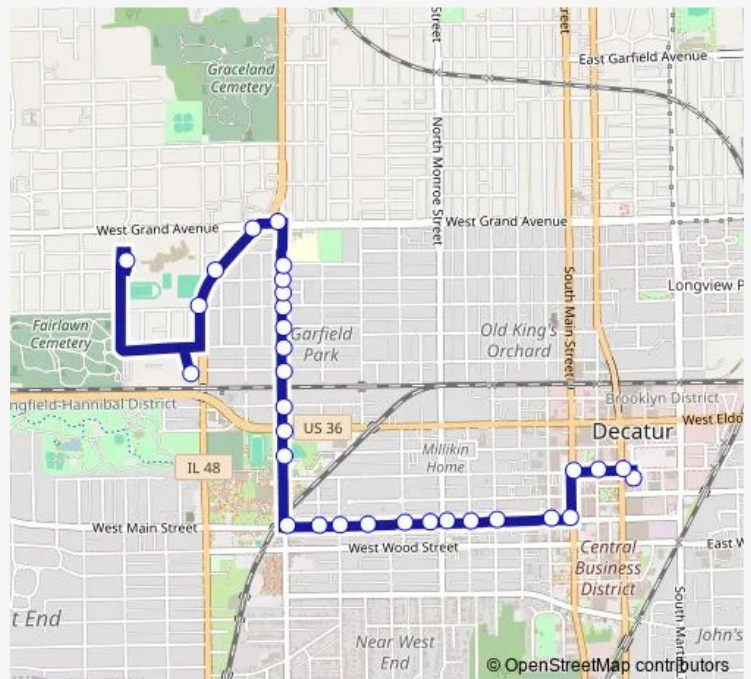

[Go to website](#)

Direction
 Transit Center BAY 12 — Fairview Plaza
 31 stops
[Open route schedule](#)

- Transit Center BAY 12
- E William ST & N Franklin St
- E William ST & N Water St
- E William ST & N Main St
- N Main ST & W Main St
- W Main ST & N Church St
- W Main ST & N Edward St
- W Main ST & N College St
- W Main ST & N Monroe St
- W Main ST & N Monroe ST FAR Side
- W Main ST & N Pine St
- W Main ST AT Millikin Holmstead
- W Main ST & N Haworth Ave
- W Main ST & Home St
- W Main ST & N Oakland Ave
- N Oakland AVE AT Millikin
- N Oakland AVE & W Eldorado St
- N Oakland AVE & W Cerro Gordo St
- N Oakland AVE & W Green St
- N Oakland AVE & N King St
- N Oakland AVE & W View St

Route schedule
 Transit Center BAY 12 — Fairview Plaza

Monday	06:45-18:45
Tuesday	06:45-18:45
Wednesday	06:45-18:45
Thursday	06:45-18:45
Friday	06:45-18:45
Saturday	06:45-18:45
Sunday	—

Route info
 Direction: Transit Center BAY 12
 Stops: 31
 Trip Duration: 0 hour 14 min

N Fairview AVE & W Marietta St

Macarthur High School

Fairview Plaza

Direction

Fairview Plaza — Transit Center BAY 12

27 stops

[Open route schedule](#)

Fairview Plaza

Sunday —

Route info

Direction: Fairview Plaza

Stops: 27

Trip Duration: 0 hour 11 min

N Franklin ST & South Park St

Transit Center BAY 12

62 Bus time schedules and route maps are available in an offline PDF at busmaps.com. Use the busmaps.com website to see live bus times, train schedule or subway schedule, and step-by-step directions for all public transit in Decatur