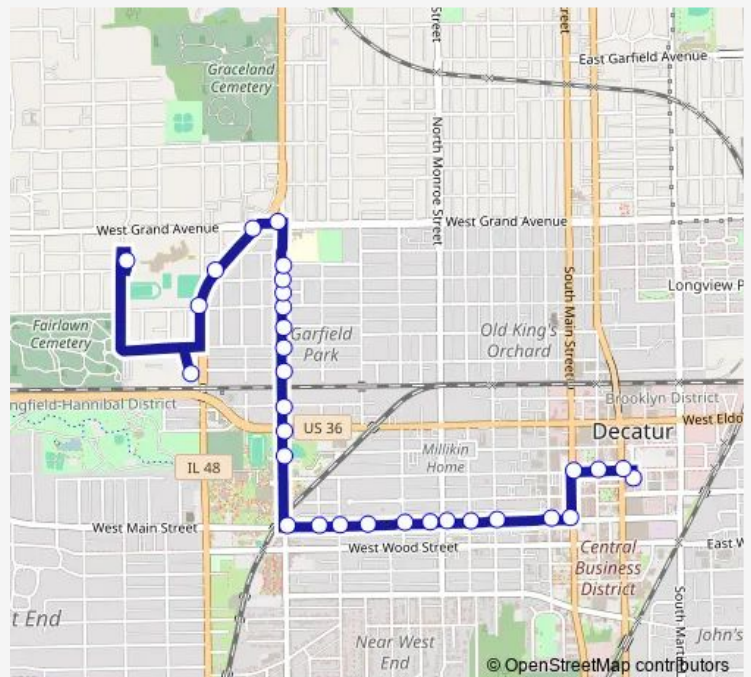

Saturday 06:45-18:45

Sunday —

Route info

Direction: Transit Center BAY 12

Stops: 31

Trip Duration: 0 hour 14 min

62 — Oakland

N Oakland AVE & W Marietta St

N Oakland AVE & Evans Ct

N Oakland AVE & W Packard St

N Oakland AVE & W Leafland Ave

W Grand & Oakland

W Grand AVE & IL 48

IL 48 & N Wilder Ave

N Fairview AVE & W Marietta St

Macarthur High School

Fairview Plaza

Direction

Fairview Plaza — Transit Center BAY 12

27 stops

[Open route schedule](#)

Fairview Plaza

IL 48 & N Wilder Ave

IL 48 & W Grand Ave

Direction: Fairview Plaza

Stops: 27

Trip Duration: 0 hour 11 min

N Franklin ST & South Park St

Transit Center BAY 12

62 Bus time schedules and route maps are available in an offline PDF at busmaps.com. Use the busmaps.com website to see live bus times, train schedule or subway schedule, and step-by-step directions for all public transit in Decatur