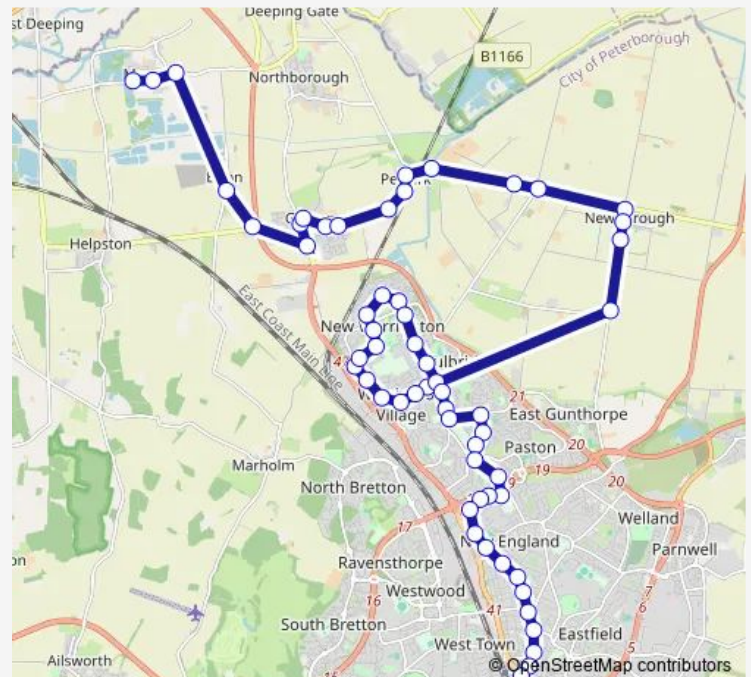

### Route schedule

Tuckers Nook — Queensgate Bus Stn

Monday 07:10-18:52

Tuesday 07:10-18:52

Wednesday 07:10-18:52

Thursday 07:10-18:52

Friday 07:10-18:52

Saturday 07:10-18:52

### Route info

Direction: Tuckers Nook

Stops: 57

Trip Duration: 1 hour 5 min

62 — Peterborough City Centre - Maxey

Three Horseshoes

Village Hall

The Spinney

## Route info

Direction: Queensgate Bus Stn

Stops: 55

Trip Duration: 1 hour 1 min

Mill

Loxley Centre

Loxley Centre

Wainwright