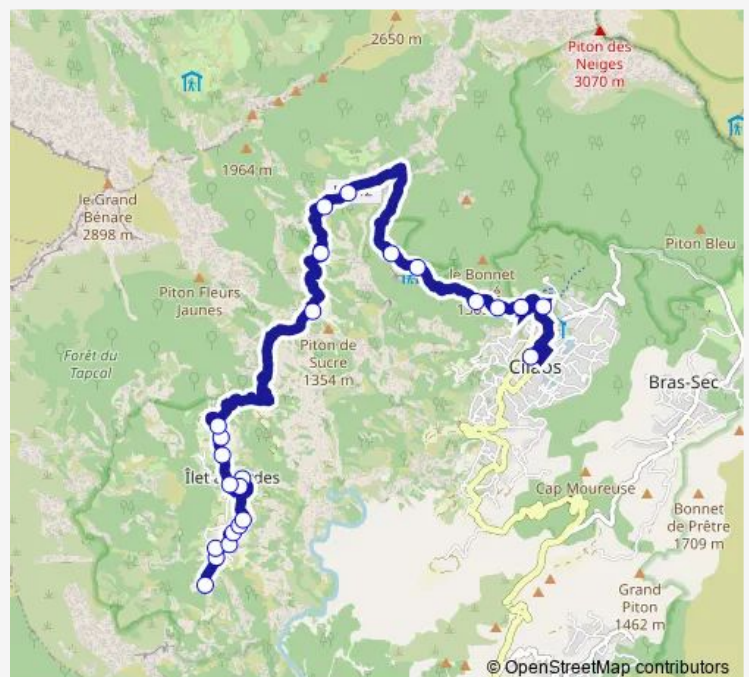

Plateau Manille

3 Chemin Figaro

Chemin De Commune

Chemin Figaro

Ilet A Cordes Ecole

Fonds De La Cour

Station Météo

Table D'Hôte

Epicerie

Route schedule

Cilaos Ville — Terre Fine

| | |
|-----------|-------------|
| Monday | 05:50-19:05 |
| Tuesday | 05:50-19:05 |
| Wednesday | 05:50-19:05 |
| Thursday | 05:50-19:05 |
| Friday | 05:50-19:05 |
| Saturday | 05:50-19:05 |
| Sunday | 07:15-15:55 |

Route info

Direction: Cilaos Ville

Stops: 24

Trip Duration: 0 hour 40 min

Chemin Darid Maillot

Sentier Du Reposoir

Terre Fine

Direction

Thursday 05:10-17:55

Friday 05:10-17:55

Saturday 05:10-17:55

Sunday 06:30-16:40

Route info

Direction: Terre Fine

Stops: 24

Trip Duration: 0 hour 32 min