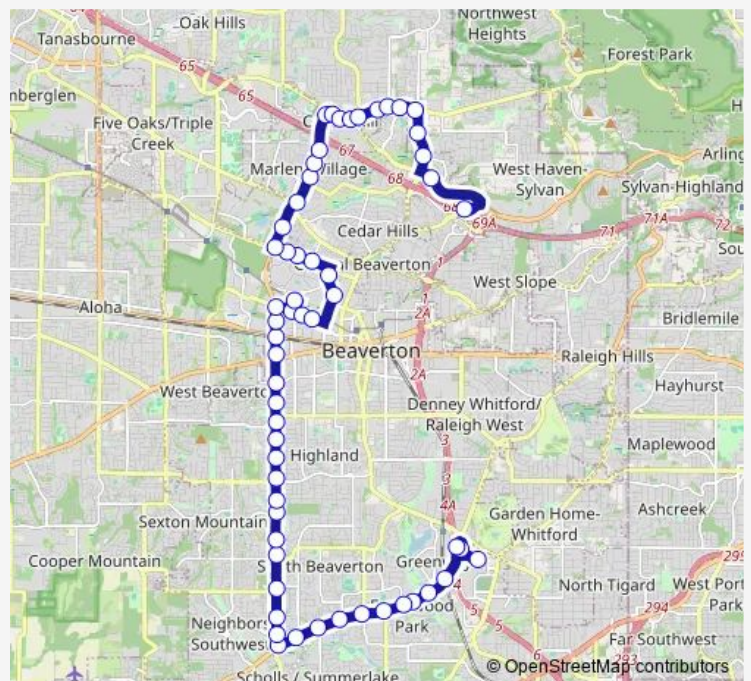

## Bus 62 Murray Blvd

[Go to website](#)

**Direction**  
 Washington Square Transit Center — Sunset Transit Center

58 stops

[Open route schedule](#)

- Washington Square Transit Center
- 9000 Block SW Washington Square Rd
- SW Scholls Ferry & Progress Park & Ride
- SW Scholls Ferry & Cascade
- SW Scholls Ferry & Nimbus
- SW Scholls Ferry & Springwood
- SW Scholls Ferry & Conestoga
- SW Scholls Ferry & Boones Bend Dr
- SW Scholls Ferry & 125th
- SW Scholls Ferry & 130th
- SW Scholls Ferry & 135th
- SW Scholls Ferry & Davies
- SW Scholls Ferry & Murray
- SW Murray & Teal Blvd
- SW Murray & Osprey Dr
- SW Murray & Weir Rd
- SW Murray & Brockman
- SW Murray & Maverick Ter
- SW Murray & Sexton Mtn Dr
- SW Murray & Hargis
- SW Murray & Hart

### Route schedule

Washington Square Transit Center — Sunset Transit Center

Monday	05:18-22:18
Tuesday	05:18-22:18
Wednesday	05:18-22:18
Thursday	05:18-22:18
Friday	05:18-22:18
Saturday	06:33-22:18
Sunday	06:33-22:18

### Route info

Direction: Washington Square Transit Center

Stops: 58

Trip Duration: 0 hour 56 min

62 — Murray Blvd

SW Murray & Barlow

SW Murray & 22nd

SW Murray & Allen

## Route info

Direction: Sunset Transit Center

Stops: 55

Trip Duration: 0 hour 56 min

13900 Block SW Millikan

Millikan Way MAX Station/Park and Ride

3600 Block SW Murray

SW Murray & Saturn