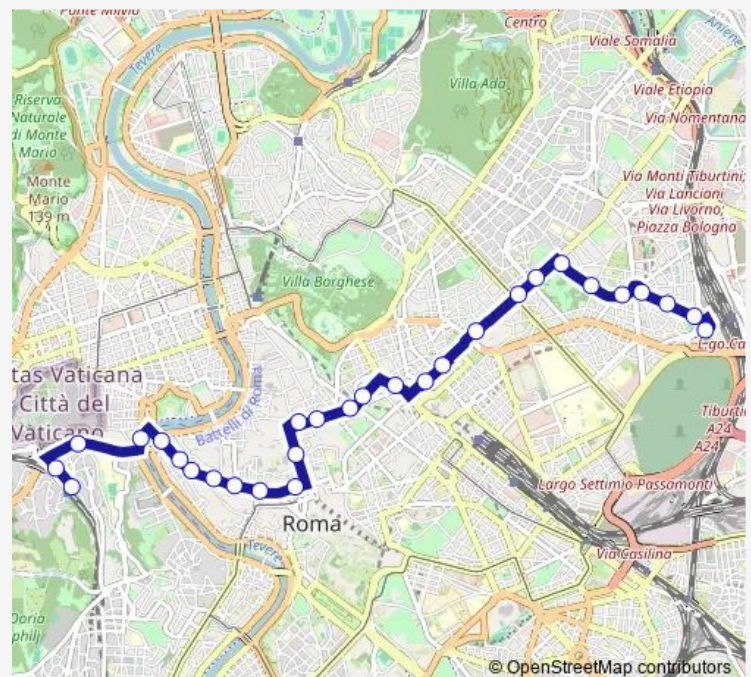

### Route schedule

STAZ.NE TIBURTINA (MB) — Stazione S. Pietro (FI)

Monday 05:21-24:00

Tuesday 05:21-24:00

Wednesday 05:21-24:00

Thursday 05:21-24:00

Friday 05:21-24:00

Saturday 05:19-24:00

### Route info

Direction: STAZ.NE TIBURTINA (MB)

Stops: 29

Trip Duration: 0 hour 48 min

C.So Vittorio Emanuele/Navona

Chiesa Nuova

C.So Vittorio Emanuele/Tassoni

Ponte Vittorio Emanuele