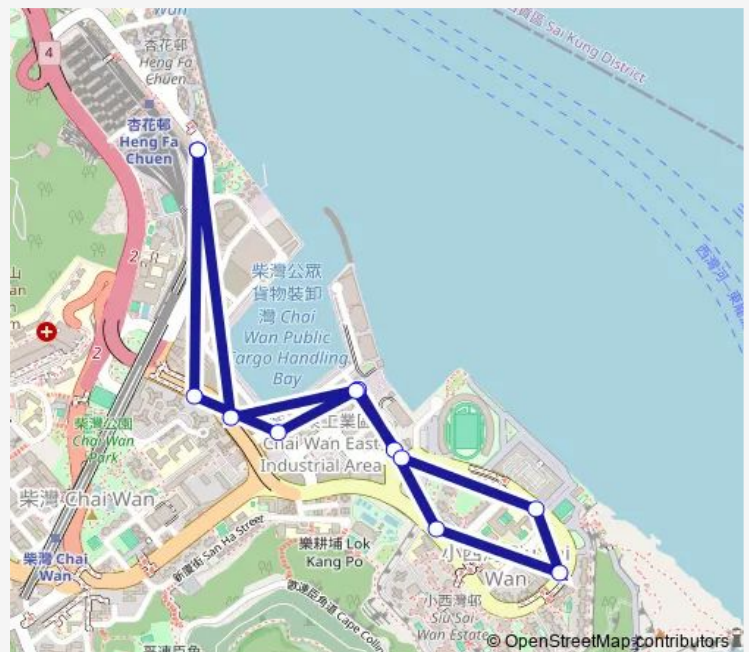

12 stops

[Open route schedule](#)

Heng FA Chuen Public Transport Interchange|Heng FA Chuen Public Transport Interchang

Wing TAI Road, Chai WAN Industrial City Phase 1

SUN YIP Street, Opposite Yeung YIU Chung No.7 Industrial Building |Opposite Yeung YIU Chung No.7 Industrial Building

SUN YIP Street, Outside Commercial Tower 8

SIU SAI WAN Road, Outside Harmony Garden|Siu SAI WAN Road, Outside Harmony Garden (Drop-OFF Point)

No.30 SIU SAI WAN Road

SIU SAI WAN Road, Outside Tower 3, Island Resort

SUN YIP Street, Outside Honour Industrial Centre

Yeung YIN Chung NO 7 Industrial Building

No.77 Sheung ON Street|Sheung ON Street, Opposite Chai WAN Fire Station|No.77 Sheung ON Street

Wing TAI Road AT THE BUS Stop Outside Tsui SOU House

Heng FA Chuen Public Transport Interchange|Heng FA Chuen Public Transport Interchang

Route schedule

Heng FA Chuen Public Transport Interchange|Heng FA Chuen Public Transport Interchang — Heng FA Chuen Public Transport Interchange|Heng FA Chuen Public Transport Interchang

Monday	06:15-24:00
Tuesday	06:15-24:00
Wednesday	06:15-24:00
Thursday	06:15-24:00
Friday	06:15-24:00
Saturday	06:15-24:00
Sunday	06:15-24:00

Route info

Direction: Heng FA Chuen Public Transport Interchange|Heng FA Chuen Public Transport Interchang

Stops: 12

Trip Duration: 0 hour 13 min