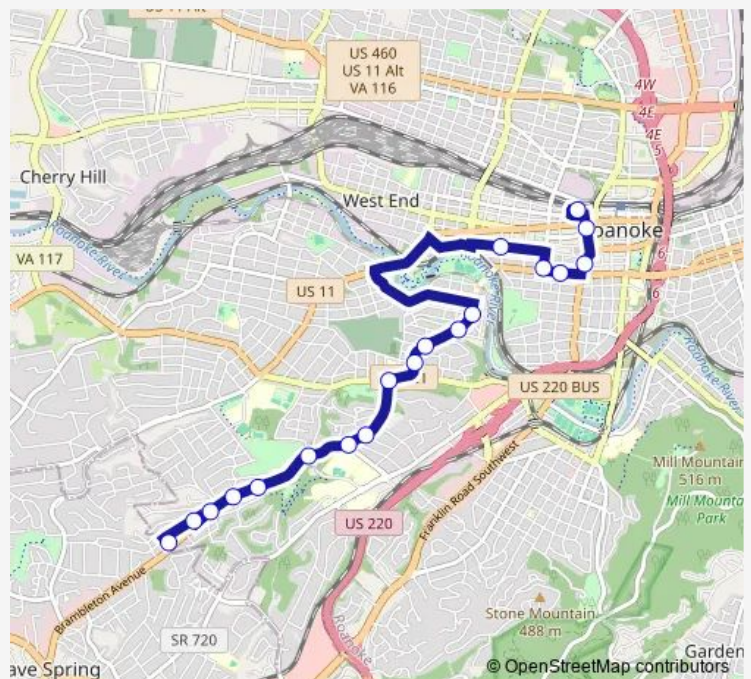

### Direction

Red Rock NB at Brambleton (Shell station) — 3rd St Station Slip N

19 stops

[Open route schedule](#)

Red Rock NB at Brambleton (Shell station)

Fleetwood NB at Ashby

Brambleton NB at Spring

Brambleton NB at Rosewood

Main NB at Howbert

Marshall Ave at 8th St

5th St at Elm Ave

Elm EB at 4th

Franklin NB at Day

3rd St at Church Ave

3rd St Station Slip N

### Route schedule

Red Rock NB at Brambleton (Shell station) — 3rd St Station Slip N

Monday 05:45-19:45

Tuesday 05:45-19:45

Wednesday 05:45-19:45

Thursday 05:45-19:45

Friday 05:45-19:45

Saturday 05:45-19:45

### Route info

Direction: Red Rock NB at Brambleton (Shell station)

Stops: 19

Trip Duration: 0 hour 30 min

62 — 62 - Red Rock to 3rd Street Station

62 Bus time schedules and route maps are available in an offline PDF at [busmaps.com](https://busmaps.com). Use the [busmaps.com](https://busmaps.com) website to see live bus times, train schedule or subway schedule, and step-by-step directions for all public transit in Roanoke