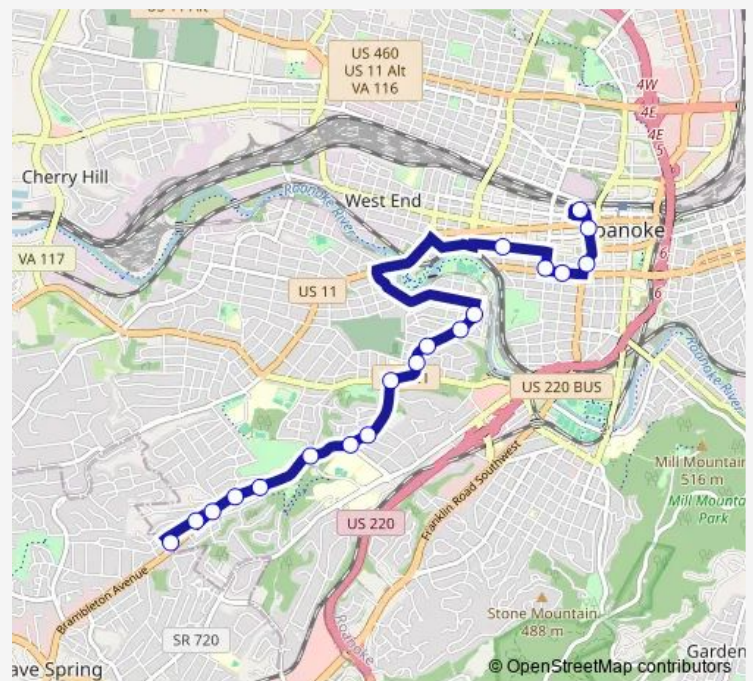

Main NB at Windsor

Main NB at Summit

Main NB at Kerns

Main NB at Howbert

Marshall Ave at 8th St

5th St at Elm Ave

Elm EB at 4th

Franklin NB at Day

3rd St at Church Ave

3rd St Station Slip O

Route schedule

Red Rock NB at Brambleton (Shell station) — 3rd St Station Slip O

Monday	05:45-19:45
Tuesday	05:45-19:45
Wednesday	05:45-19:45
Thursday	05:45-19:45
Friday	05:45-19:45
Saturday	05:45-19:45
Sunday	—

Route info

Direction: Red Rock NB at Brambleton (Shell station)

Stops: 19

Trip Duration: 0 hour 30 min

62 — 62 - Red Rock to 3rd Street Station

62 Bus time schedules and route maps are available in an offline PDF at busmaps.com. Use the busmaps.com website to see live bus times, train schedule or subway schedule, and step-by-step directions for all public transit in Roanoke