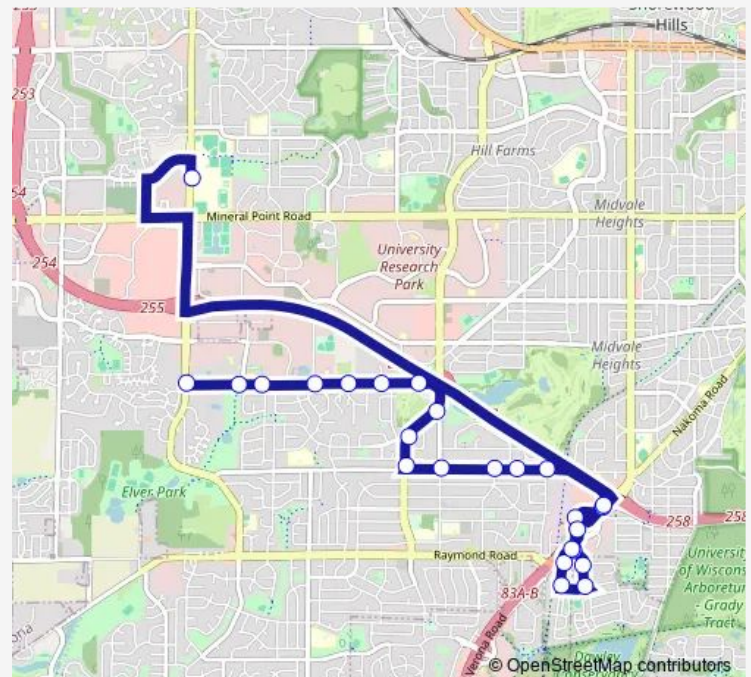

Thursday 15:47

Friday 15:47

Saturday —

Sunday —

Route info

Direction: S Gammon at Memorial High

Stops: 25

Trip Duration: 0 hour 34 min

62 — Memorial High Extras

Schroeder at Forward

Schroeder at Chapel Hill

Schroeder at Struck

S Gammon at Schroeder

Direction

East Pass at Artic Fox — S Gammon at Memorial High

19 stops

[Open route schedule](#)

East Pass at Artic Fox

Mammoth at East Pass

Field Crest at Mammoth

Country Grove at Westbourne

Muir Field at Mckee

Tucson at Lindemann

Gladstone at Tucson