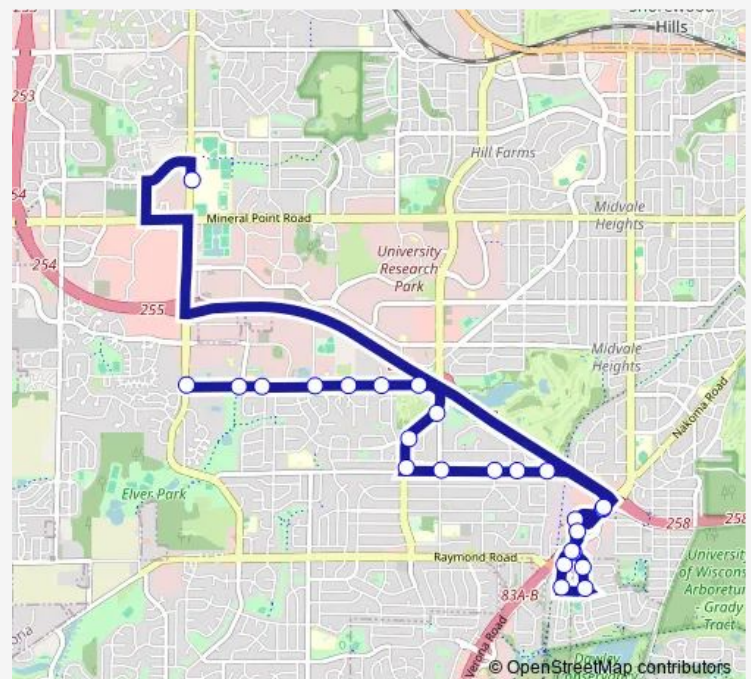

Thursday 15:47

Friday 15:47

Saturday —

Sunday —

Route info

Direction: S Gammon at Memorial High

Stops: 25

Trip Duration: 0 hour 34 min

62 — Memorial High Extras

Schroeder at Forward

Schroeder at Chapel Hill

Schroeder at Struck

S Gammon at Schroeder

Direction

East Pass at Artic Fox — S Gammon at Memorial High

19 stops

[Open route schedule](#)

East Pass at Artic Fox

Mammoth at East Pass

Field Crest at Mammoth

Country Grove at Westbourne

Muir Field at Mckee

Tucson at Lindemann

Gladstone at Tucson