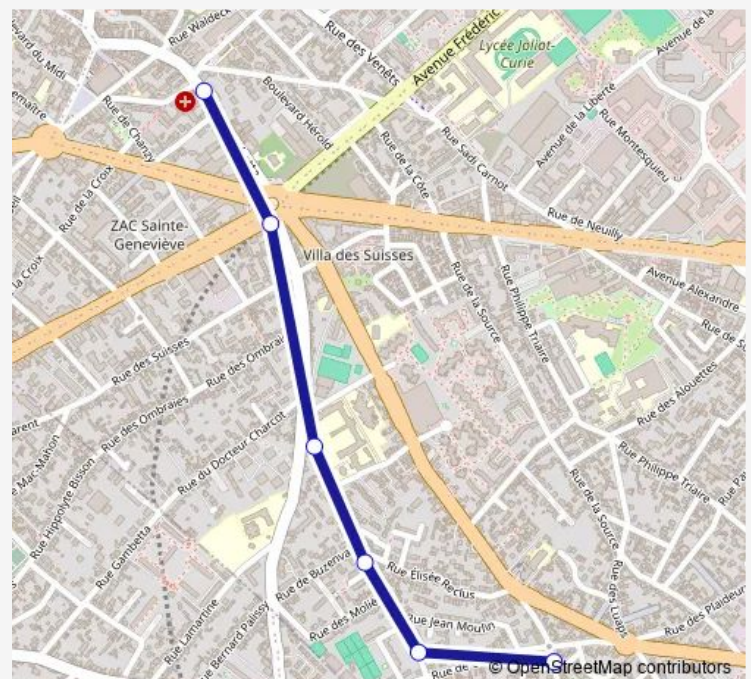

Direction

Garches — Gabriel Péri

6 stops

[Open route schedule](#)

Garches

Les Chailliers

Camille Desmoulins

Saint-Cloud

Place de la Boule - Joffre

Gabriel Péri

Route schedule

Garches — Gabriel Péri

Monday	—
Tuesday	—
Wednesday	—
Thursday	—
Friday	—
Saturday	—
Sunday	09:00

Route info

Direction: Garches

Stops: 6

Trip Duration: 0 hour 10 min

Direction

Gabriel Péri — Garches

8 stops

[Open route schedule](#)

Gabriel Péri

Place de la Boule - Lénine

Ombraies

Route info

Direction: Gabriel Péri

Stops: 8

Trip Duration: 0 hour 13 min

559A Bus time schedules and route maps are available in an offline PDF at busmaps.com. Use the busmaps.com website to see live bus times, train schedule or subway schedule, and step-by-step directions for all public transit in Nanterre