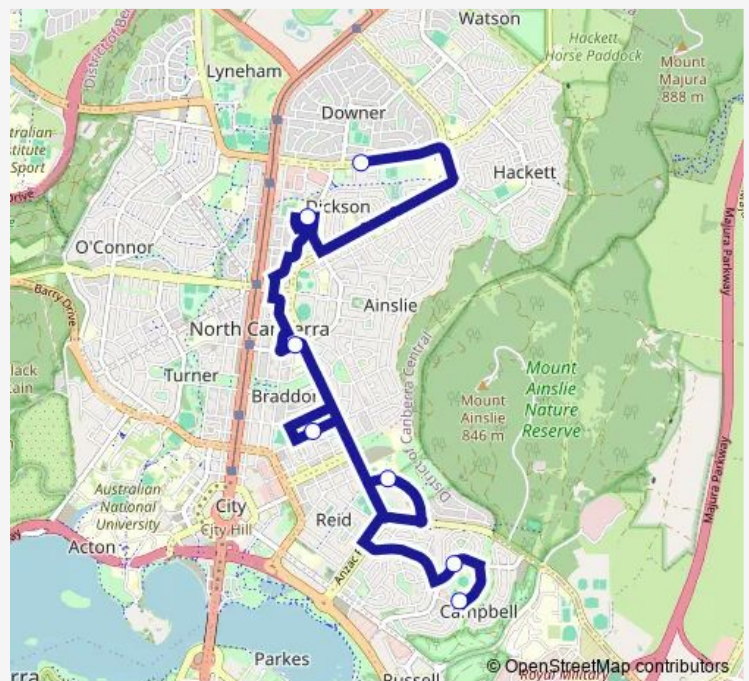

School Bus S277 St Thomas Mores Primary to Bungendore via Antill St Interchange

[Go to website](#)

Direction

Campbell PS School Grounds — Antill St Before Rosevear PI

7 stops

[Open route schedule](#)

Campbell PS School Grounds

St Thomas More's PS White St

Campbell HS Treloar Cr

Donaldson St After Elouera St

Ipima St Before Wise St

Daramalan College Morphett St

Antill St Before Rosevear PI

Route schedule

Campbell PS School Grounds — Antill St Before Rosevear PI

Monday 15:16

Tuesday 15:16

Wednesday 15:16

Thursday 15:16

Friday 15:16

Saturday —

Sunday —

Route info

Direction: Campbell PS School Grounds

Stops: 7

Trip Duration: 0 hour 25 min

S277 — St Thomas Mores Primary to Bungendore via Antill St Interchange