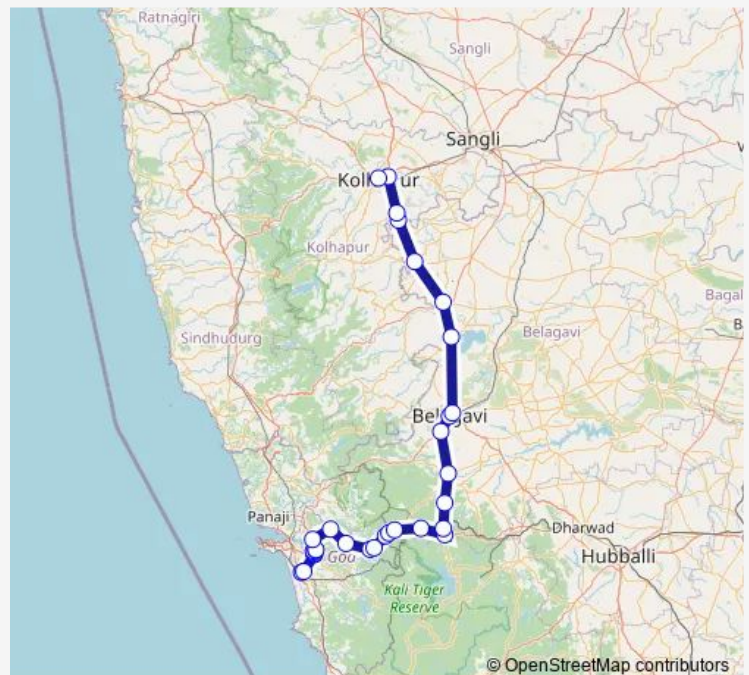

### Route schedule

Margao KTC Bus Stand — Kolhapur Bus Stand Msrtc

Monday 12:00

Tuesday 12:00

Wednesday 12:00

Thursday 12:00

Friday 12:00

Saturday 12:00

### Route info

Direction: Margao KTC Bus Stand

Stops: 31

Trip Duration: 8 hour 0 min

■ MRG128 — Margao - Kolhapur via Belgavi Cbt

Piranwadi

Belgavi Railway Bus Stand

Belgavi CBT Ksrtc

## Route info

Direction: Kolhapur Bus Stand Msrtc

Stops: 31

Trip Duration: 8 hour 10 min

Bori Sanquar

Saibaba Temple

Borim

Borim Bridge