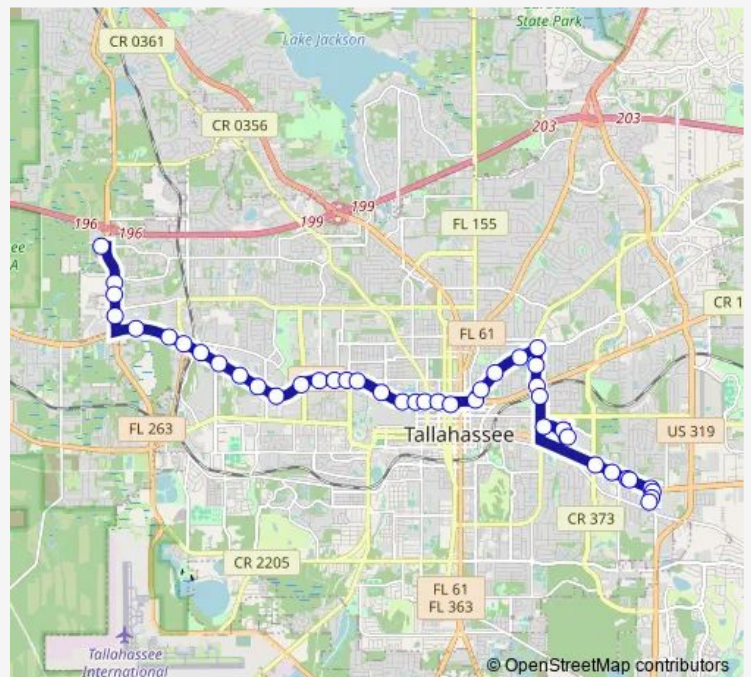

Bus Night1 Night 1

[Go to website](#)

Direction

undefined — undefined

0 stops

[Open route schedule](#)

Route schedule

undefined — undefined

Monday	19:30-21:00
Tuesday	19:30-21:00
Wednesday	19:30-21:00
Thursday	19:30-21:00
Friday	19:30-21:00
Saturday	19:32-21:11
Sunday	—

Route info

Direction:

Stops: 0

Trip Duration: — min

■ Night1 — Night 1

Direction

Commonwealth Blvd AT Capital Circle Nw — 2540 W Executive Center CIR Sb

42 stops

[Open route schedule](#)

Commonwealth Blvd AT Capital Circle Nw

NW Capital Circle AND Home Depot Sb

Capital Circle NW AT Midblock Sb

Direction: Commonwealth Blvd AT Capital Circle Nw

Stops: 42

Trip Duration: 1 hour 0 min

Miccosukee RD AND Leon High SCH Eb

Miccosukee RD Washington ST Eb

Miccosukee RD Mitchell AVE Eb

Miccosukee RD Magnolia Eb