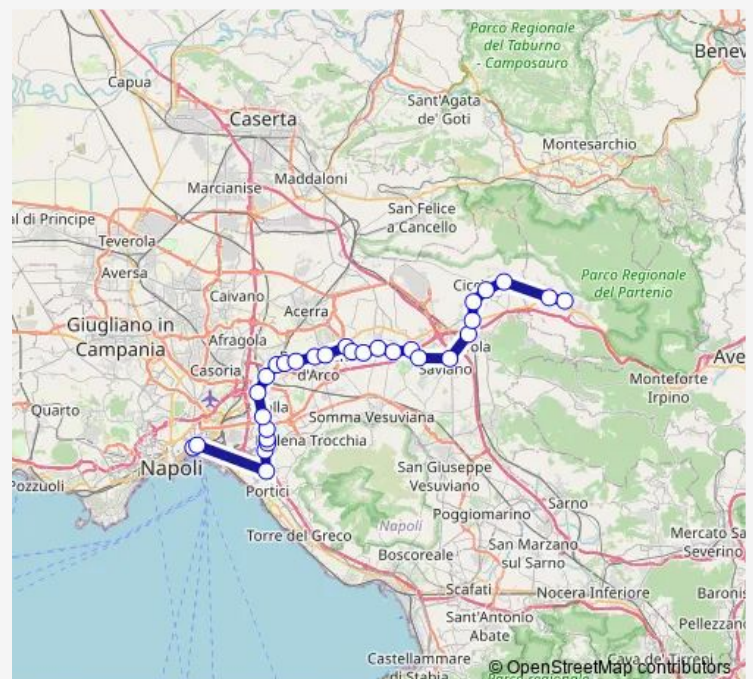

Talona

Pratola Ponte

Pomigliano d'Arco

Castelcisterna

Brusciano

De Ruggiero

Via Vittorio Veneto

Marigliano

### Route schedule

Napoli Porta Nolana — Baiano

Monday 05:30-20:06

Tuesday 05:30-20:06

Wednesday 05:30-20:06

Thursday 05:30-20:06

Friday 05:30-20:06

Saturday 05:30-20:06

### Route info

Direction: Napoli Porta Nolana

Stops: 30

Trip Duration: 1 hour 29 min

8 — Napoli - Nola - Baiano

Scisciano

Saviano

Nola

## Direction

Baiano — Napoli Porta Nolana

30 stops

[Open route schedule](#)

Baiano

Avella

Roccarainola

Cicciano