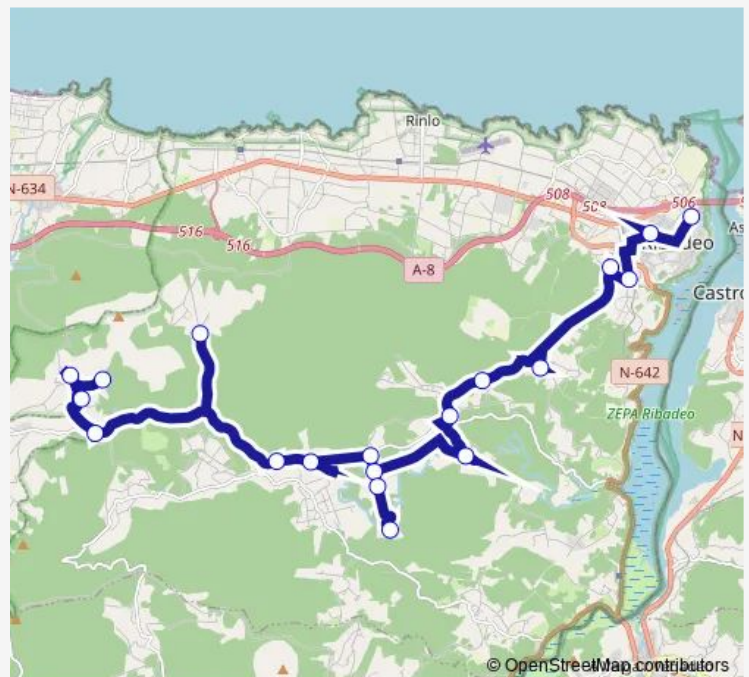

Route schedule

Ribadeo E.A. — Remourelle (Igrexa)

Monday	17:17
Tuesday	14:30
Wednesday	14:30
Thursday	14:30
Friday	14:30
Saturday	—
Sunday	—

Route info

Direction: Ribadeo E.A.

Stops: 19

Trip Duration: 0 hour 55 min

■ XG633013 — Ribadeo E.A.-Remourelle (igrex)

Direction

Remourelle (Igrexa) — Ribadeo E.A.

19 stops

[Open route schedule](#)

Remourelle (Igrexa)

Rego DE Mel

REMOURELLE ALTO (VIRADOIR

Sunday —

Route info

Direction: Remourelle (Igrexa)

Stops: 19

Trip Duration: 0 hour 55 min

XG633013 Bus time schedules and route maps are available in an offline PDF at busmaps.com. Use the busmaps.com website to see live bus times, train schedule or subway schedule, and step-by-step directions for all public transit in Vegadeo