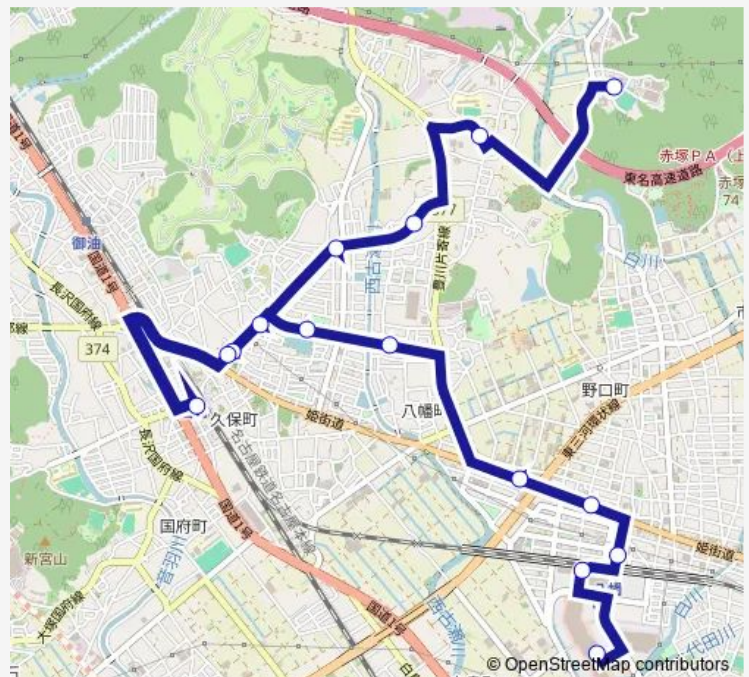

八幡大池

上宿

国府駅

上宿

くすのき公園

やわた町民館

横道

八幡町

### Route schedule

ゆうあいの里 — イオンモール豊川

Monday 11:46-17:10

Tuesday 11:46-17:10

Wednesday 11:46-17:10

Thursday 11:46-17:10

Friday 11:46-17:10

Saturday 11:46-17:10

Sunday 11:46-17:10

### Route info

Direction: ゆうあいの里

Stops: 15

Trip Duration: 0 hour 36 min

Bus time schedules and route maps are available in an offline PDF at [busmaps.com](https://busmaps.com). Use the [busmaps.com](https://busmaps.com) website to see live bus times, train schedule or subway schedule, and step-by-step directions for all public transit in Toyokawa