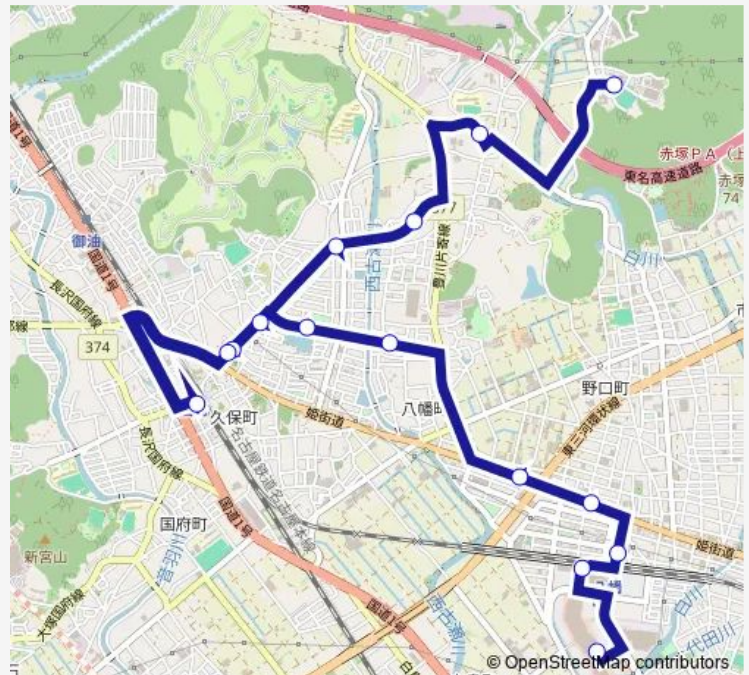

横道

八幡町

八幡駅口

豊川市民病院

イオンモール豊川

Route schedule

ゆうあいの里 — イオンモール豊川

Monday 11:46-17:10

Tuesday 11:46-17:10

Wednesday 11:46-17:10

Thursday 11:46-17:10

Friday 11:46-17:10

Saturday 11:46-17:10

Sunday 11:46-17:10

Route info

Direction: ゆうあいの里

Stops: 15

Trip Duration: 0 hour 36 min

Bus time schedules and route maps are available in an offline PDF at busmaps.com. Use the busmaps.com website to see live bus times, train schedule or subway schedule, and step-by-step directions for all public transit in Toyokawa