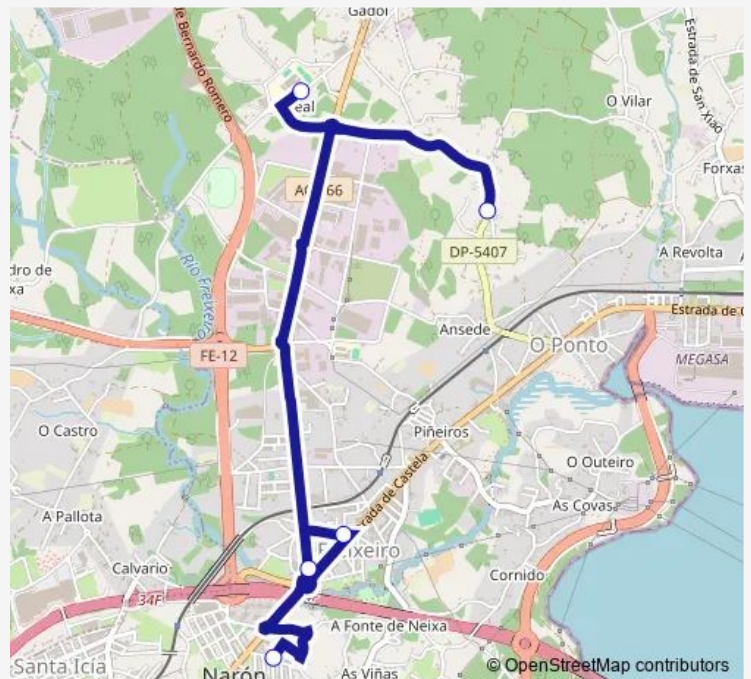

### Direction

CPI do Feal — Camiño Pino

5 stops

[Open route schedule](#)

CPI do Feal

Estrada O Feal

Freixeiro - O Pote

Freixeiro - R/RÍO Lérez

### Route schedule

CPI do Feal — Camiño Pino

Monday	14:00
Tuesday	14:00
Wednesday	14:00
Thursday	14:00
Friday	14:00
Saturday	—
Sunday	—

### Route info

Direction: CPI do Feal

Stops: 5

Trip Duration: 0 hour 15 min

XG654013 — CPI DO Feal-Camiño Pino

## Direction

Camiño Pino — CPI do Feal

5 stops

[Open route schedule](#)

Camiño Pino

Freixeiro - R/RÍO Lárez

Freixeiro - O Pote

Estrada O Feal