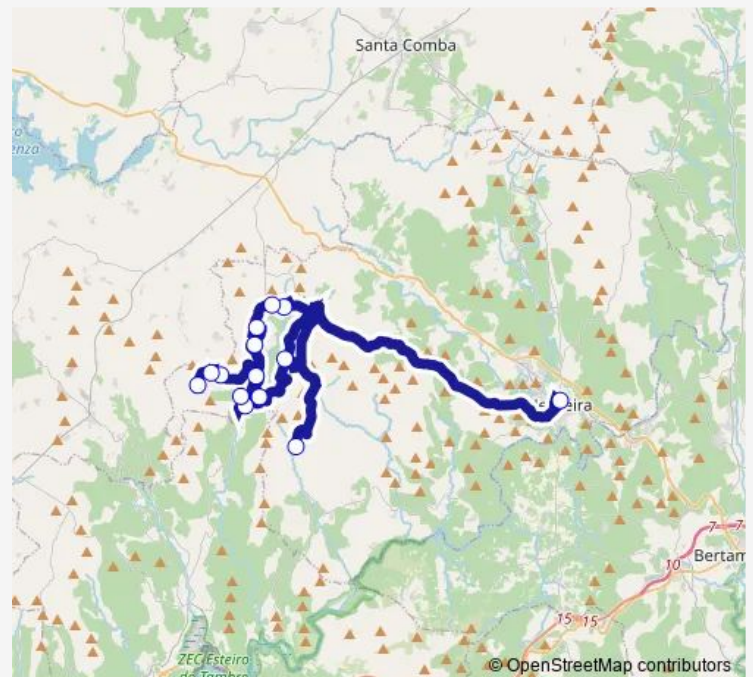

Wednesday 16:30

Thursday 16:30

Friday 16:30

Saturday —

Sunday —

Route info

Direction: Ceip O Coto

Stops: 14

Trip Duration: 0 hour 50 min

Xg804052 — Ceip O Coto-Campolongo

Direction

Campolongo — Ceip O Coto

14 stops

[Open route schedule](#)

Campolongo

Vilar de Arriba

Wednesday 08:50

Thursday 08:50

Friday 08:50

Saturday —

Sunday —

Route info

Direction: Campolongo

Stops: 14

The schedule is provided in the local timezone. Times with "(+1)" indicate departures on the next day.

PDF file created on 2025-02-26

2024 BusMaps.com - All Rights Reserved